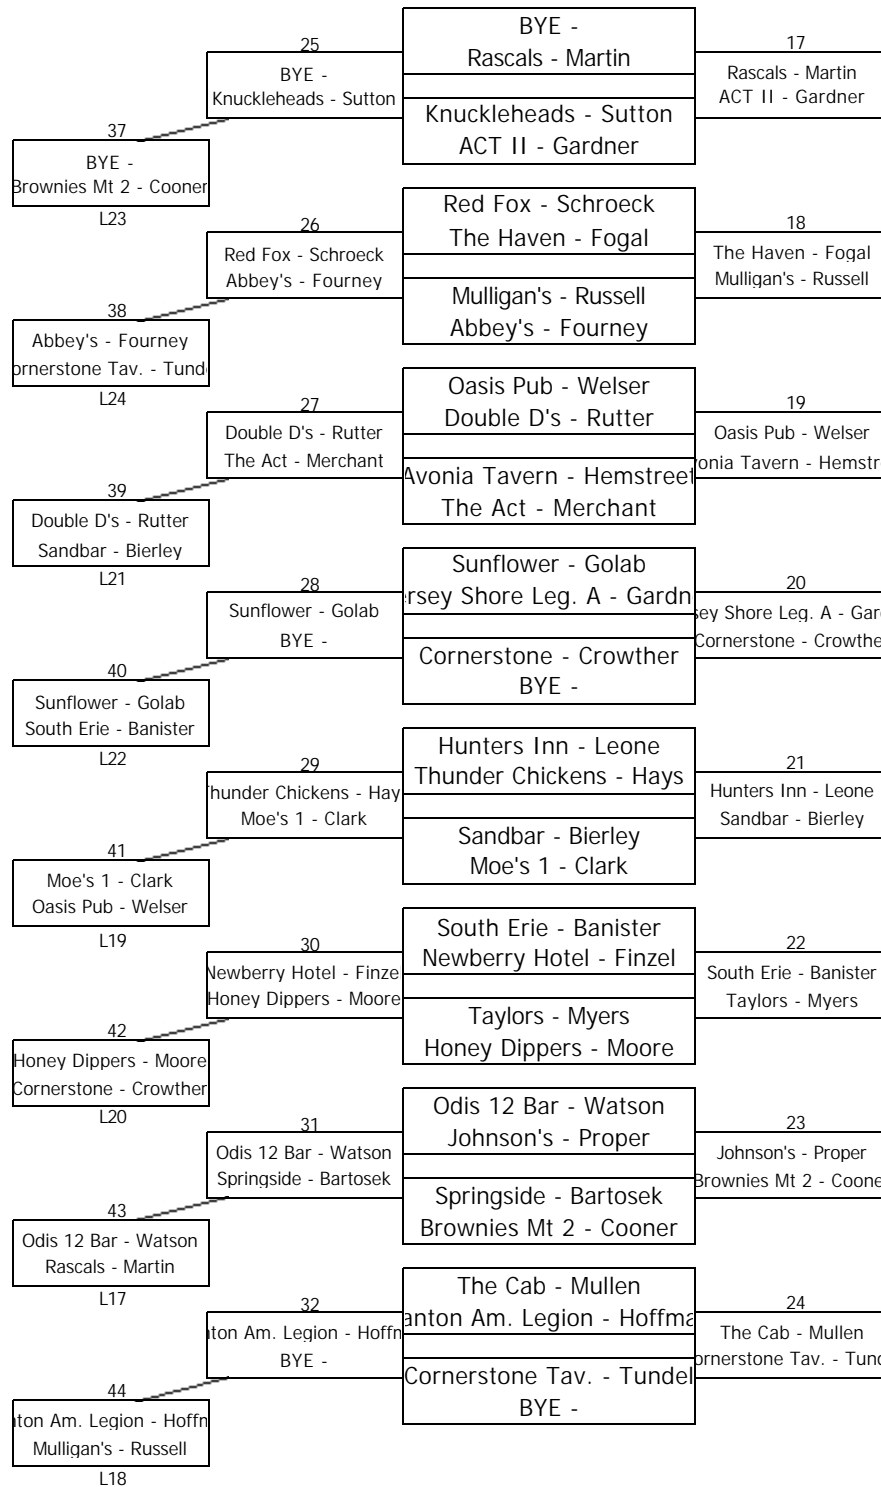

PA State Pool Tournament

March 13, 2013 - 10:23 AM

Division: C Bracket: b

64 Team Feeder Chart

Winner advances to Master
Chart Match #29B

Winner advances to Master
Chart Match #30B

Winner advances to Master
Chart Match #31B

Winner advances to Master
Chart Match #32B

Winner advances to Master
Chart Match #25B

Winner advances to Master
Chart Match #26B

Winner advances to Master
Chart Match #27B

Winner advances to Master
Chart Match #28B

Winner advances to Master
Chart Match #17B

Winner advances to Master
Chart Match #18B

Winner advances to Master
Chart Match #19B

Winner advances to Master
Chart Match #20B

Winner advances to Master
Chart Match #21B

Winner advances to Master
Chart Match #22B

Winner advances to Master
Chart Match #23B

Winner advances to Master
Chart Match #24B