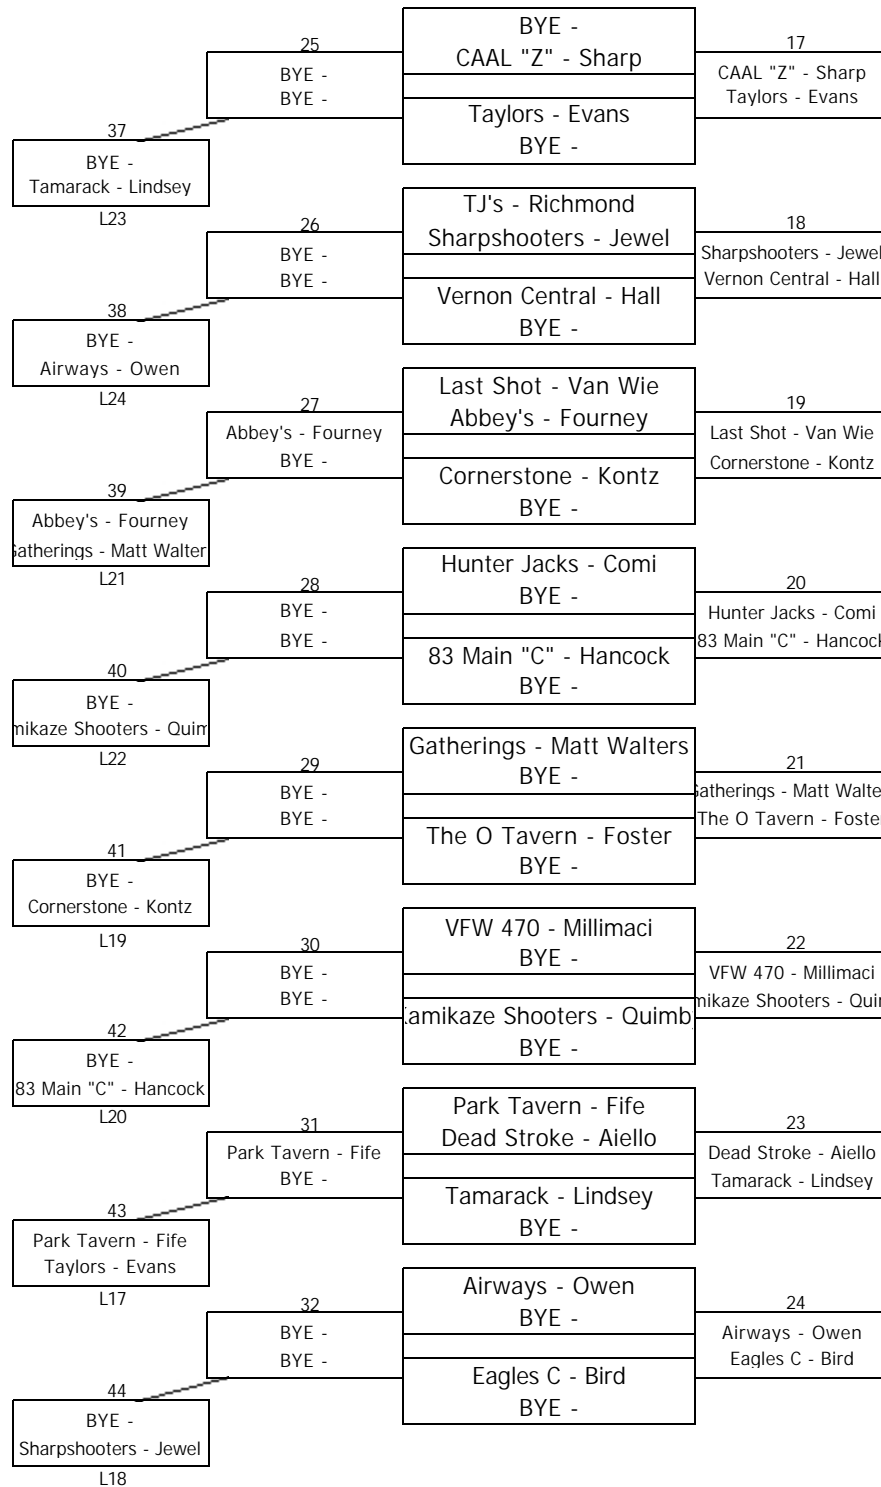

PA State Pool Tournament

March 08, 2014 - 8:37 PM

Division: A Bracket: b

64 Team Feeder Chart

Winner advances to Master
Chart Match #29B

Winner advances to Master
Chart Match #30B

Winner advances to Master
Chart Match #31B

Winner advances to Master
Chart Match #32B

Winner advances to Master
Chart Match #25B

Winner advances to Master
Chart Match #26B

Winner advances to Master
Chart Match #27B

Winner advances to Master
Chart Match #28B

Winner advances to Master
Chart Match #17B

Winner advances to Master
Chart Match #18B

Winner advances to Master
Chart Match #19B

Winner advances to Master
Chart Match #20B

Winner advances to Master
Chart Match #21B

Winner advances to Master
Chart Match #22B

Winner advances to Master
Chart Match #23B

Winner advances to Master
Chart Match #24B