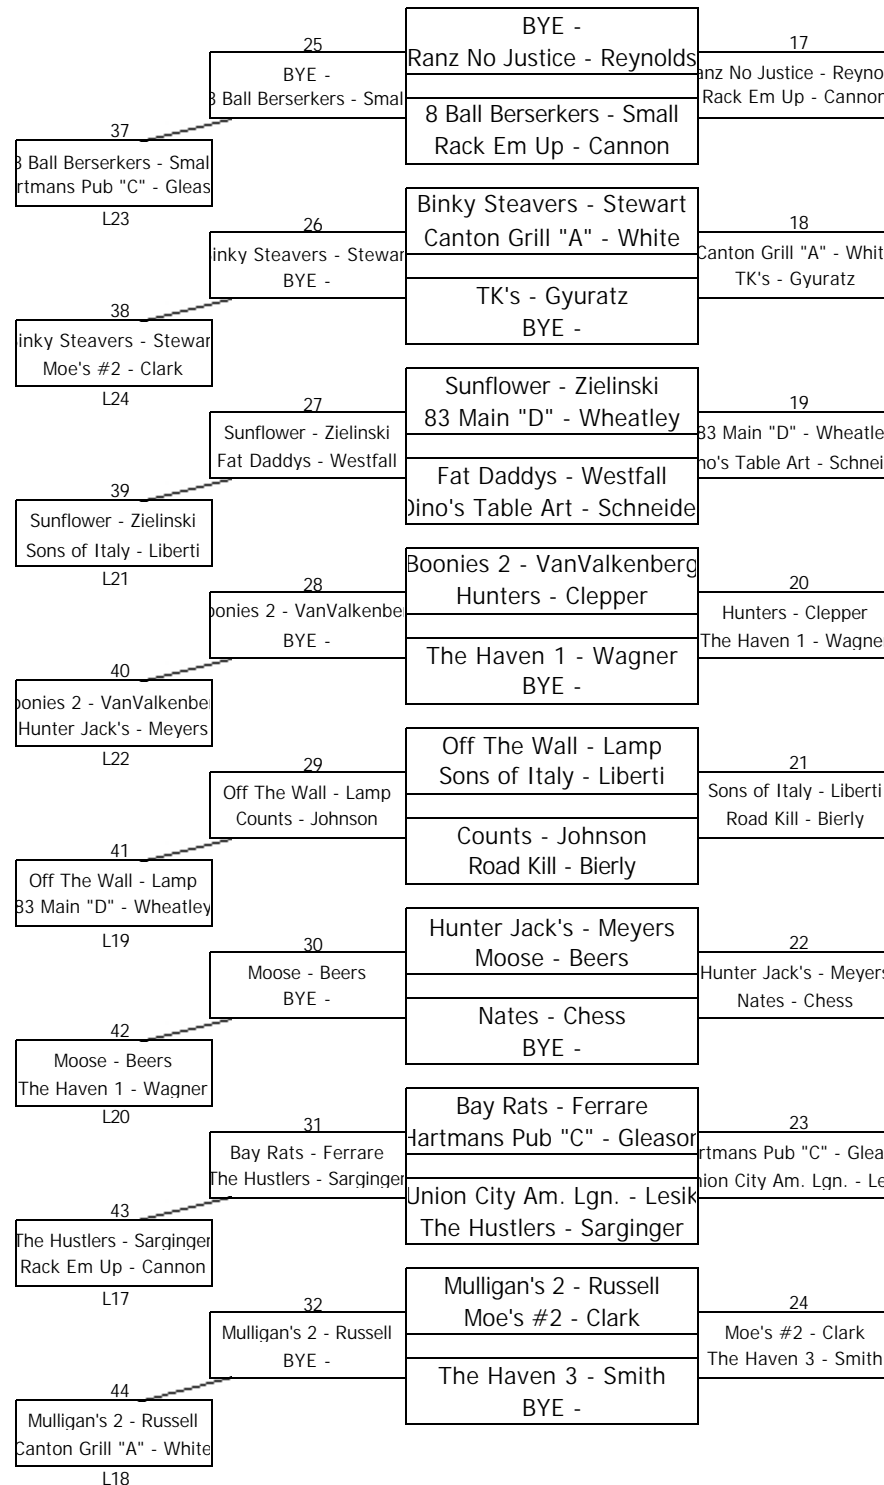

PA State Pool Tournament

March 08, 2014 - 8:37 PM

Division: B Bracket: b

64 Team Feeder Chart

Winner advances to Master
Chart Match #29B

Winner advances to Master
Chart Match #30B

Winner advances to Master
Chart Match #31B

Winner advances to Master
Chart Match #32B

Winner advances to Master
Chart Match #25B

Winner advances to Master
Chart Match #26B

Winner advances to Master
Chart Match #27B

Winner advances to Master
Chart Match #28B

Winner advances to Master
Chart Match #17B

Winner advances to Master
Chart Match #18B

Winner advances to Master
Chart Match #19B

Winner advances to Master
Chart Match #20B

Winner advances to Master
Chart Match #21B

Winner advances to Master
Chart Match #22B

Winner advances to Master
Chart Match #23B

Winner advances to Master
Chart Match #24B