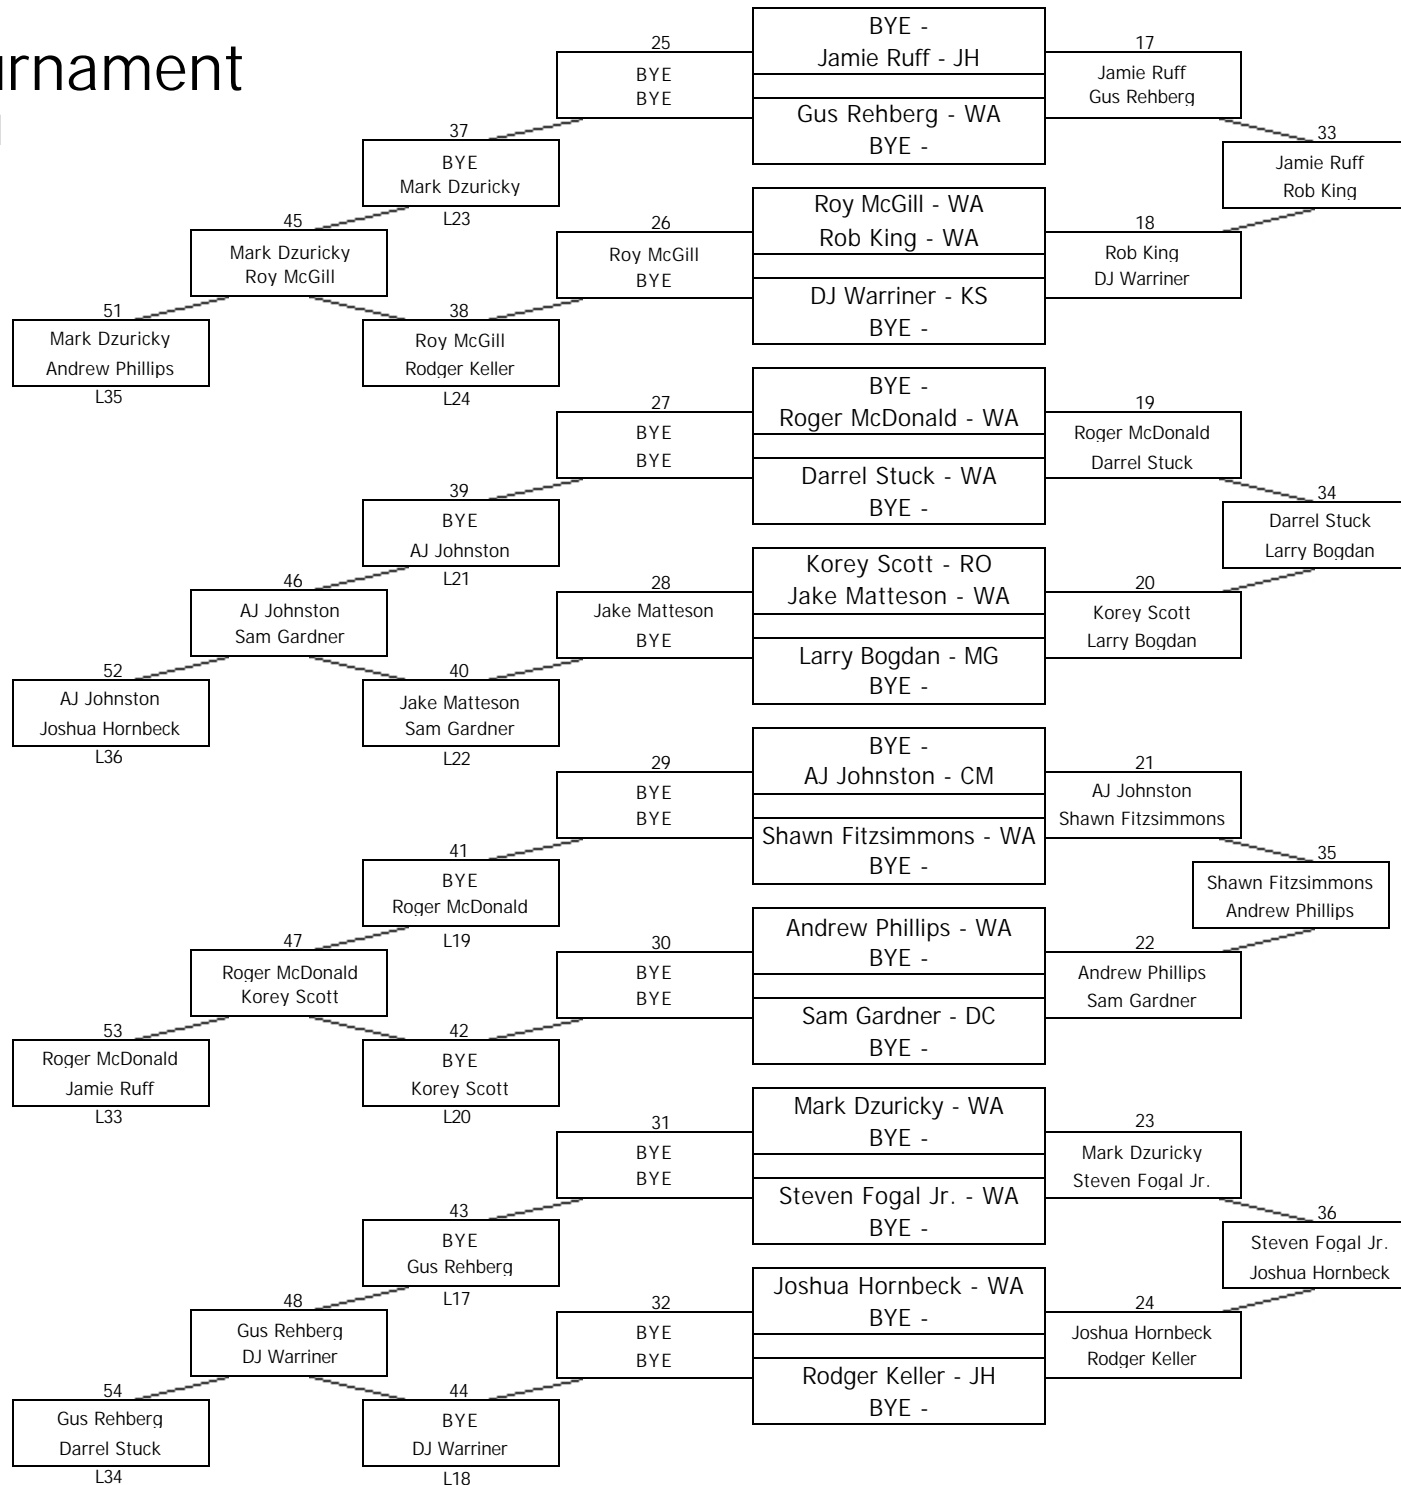

# PA State Pool Tournament

March 13, 2016 - 10:09 AM

Division: PA Bracket: D

128 Players - Feeder Chart

Winner advances to Master Chart Match  
#26B

Winner advances to Master Chart Match  
#28B

Winner advances to Master Chart Match  
#30B

Winner advances to Master Chart Match  
#32B

Winner advances to Master Chart Match  
#18B

Winner advances to Master Chart Match  
#20B

Winner advances to Master Chart Match  
#22B

Winner advances to Master Chart Match  
#24B