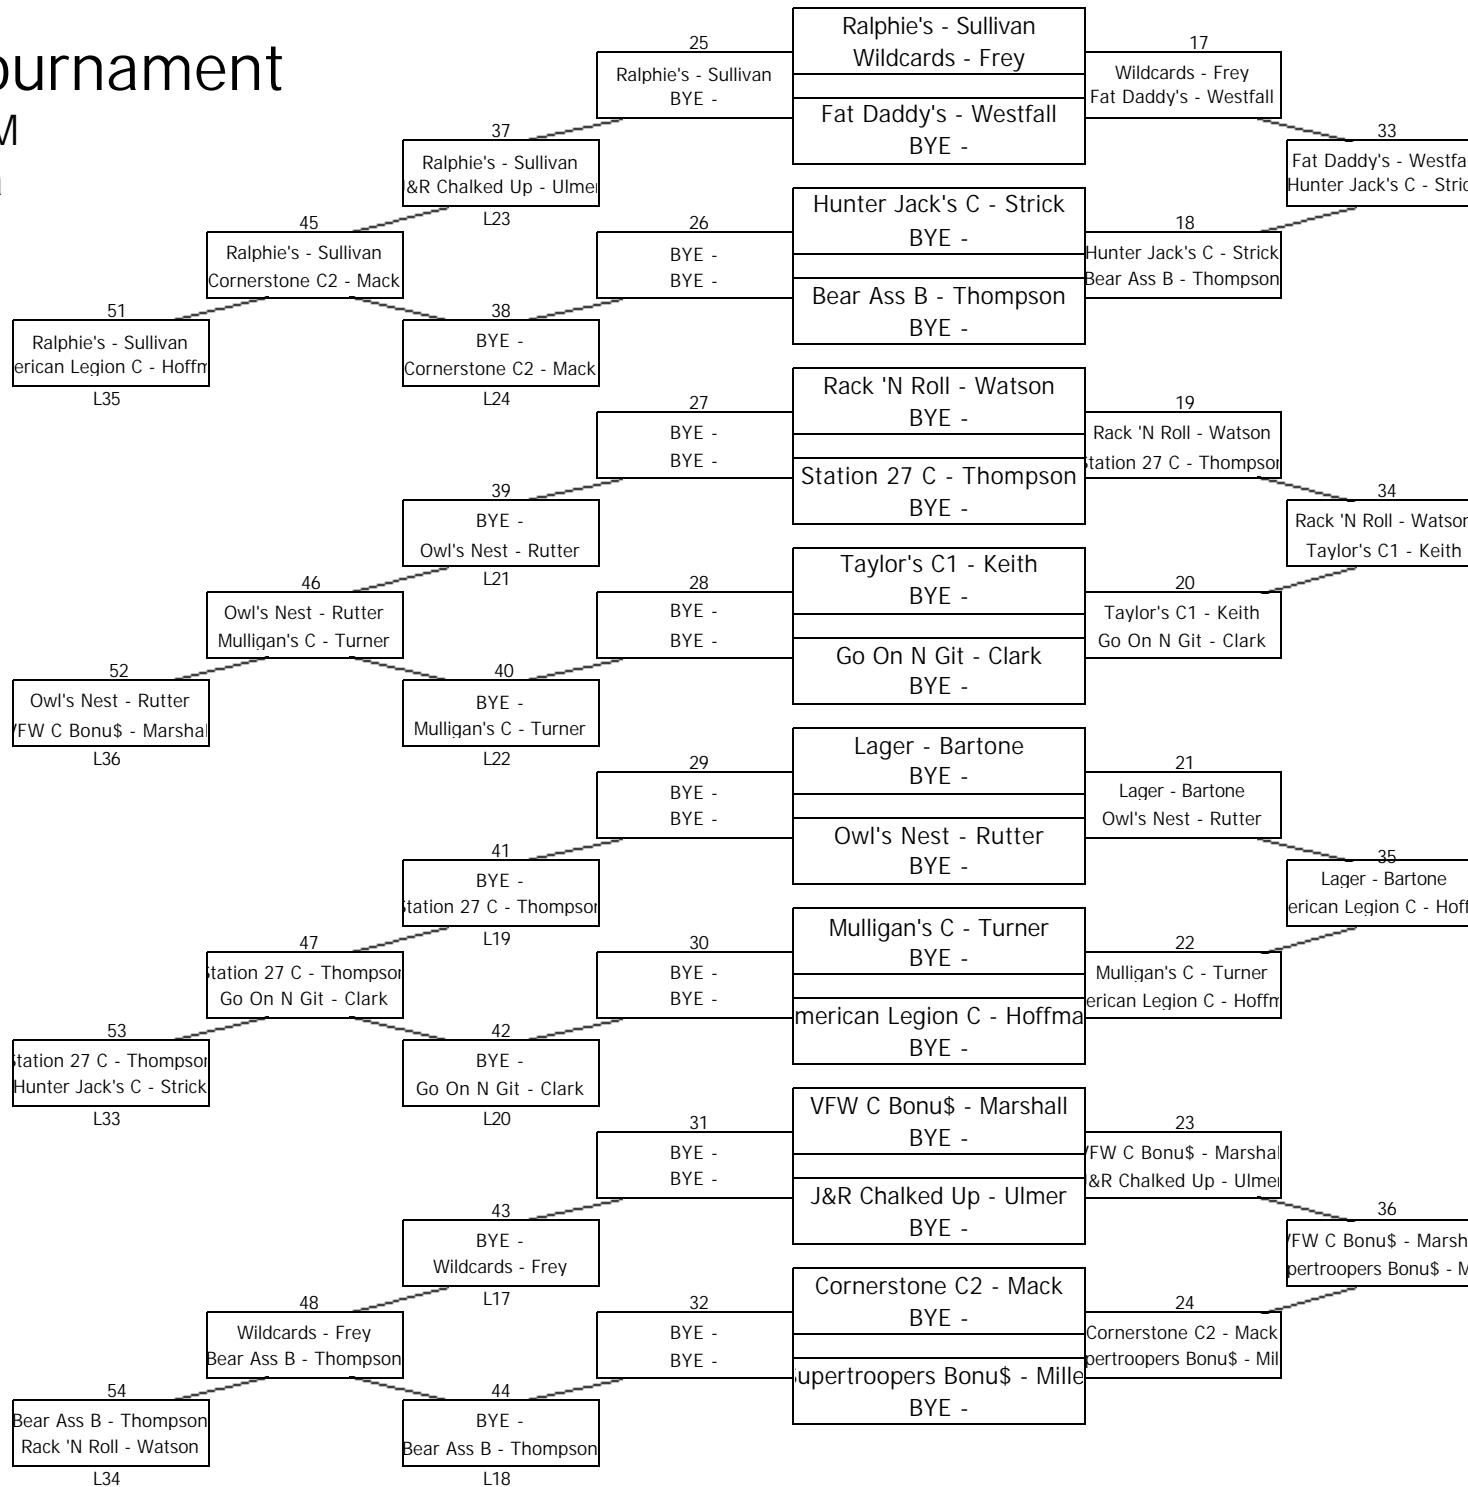

PA State Pool Tournament

March 12, 2016 - 5:40 PM

Division: C Bracket: a

128 Team Feeder Chart

Winner advances to Master
Chart Match #25T

Winner advances to Master
Chart Match #27T

Winner advances to Master
Chart Match #29T

Winner advances to Master
Chart Match #31T

Winner advances to Master
Chart Match #17T

Winner advances to Master
Chart Match #19T

Winner advances to Master
Chart Match #21T

Winner advances to Master
Chart Match #23T