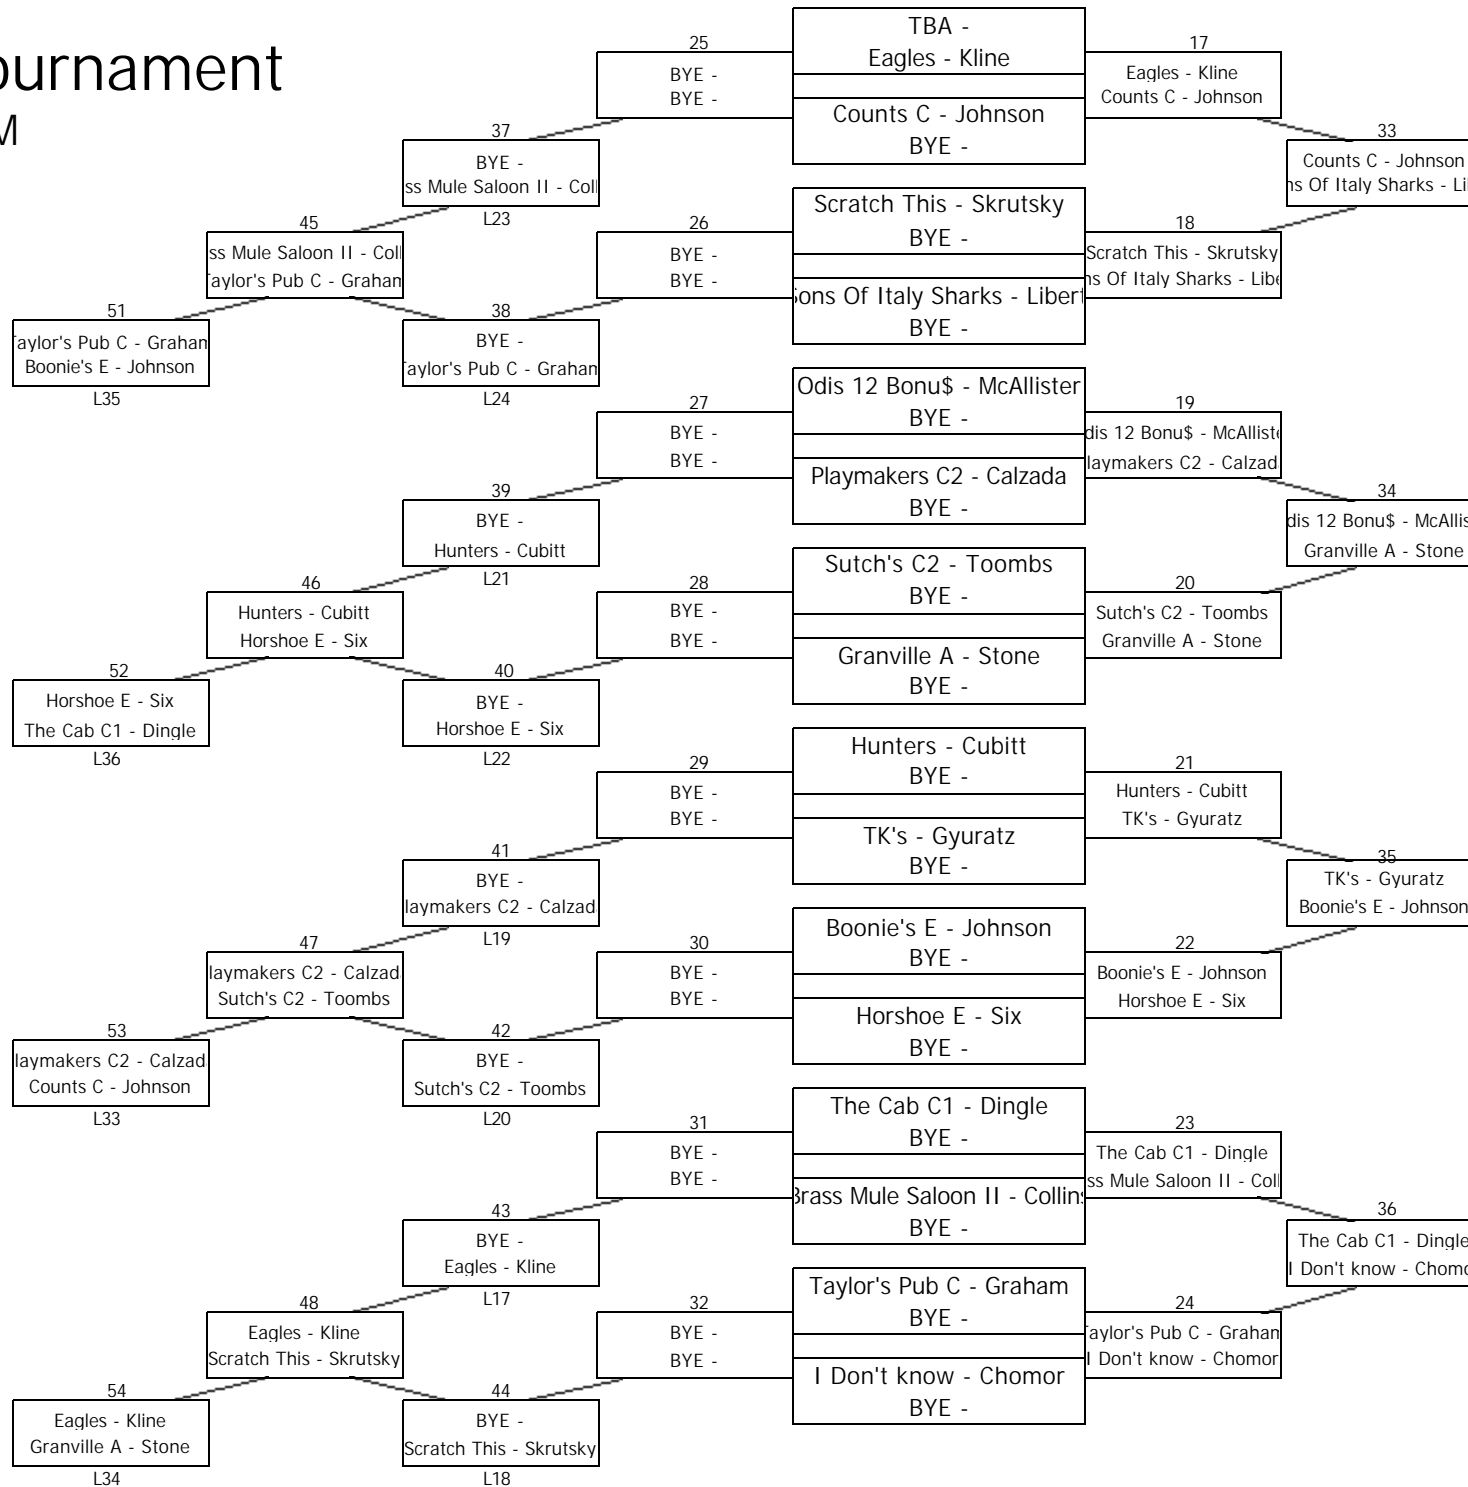

PA State Pool Tournament

March 12, 2016 - 5:40 PM

Division: C Bracket: c

128 Team Feeder Chart

Winner advances to Master
Chart Match #25B

Winner advances to Master
Chart Match #27B

Winner advances to Master
Chart Match #29B

Winner advances to Master
Chart Match #31B

Winner advances to Master
Chart Match #17B

Winner advances to Master
Chart Match #19B

Winner advances to Master
Chart Match #21B

Winner advances to Master
Chart Match #23B