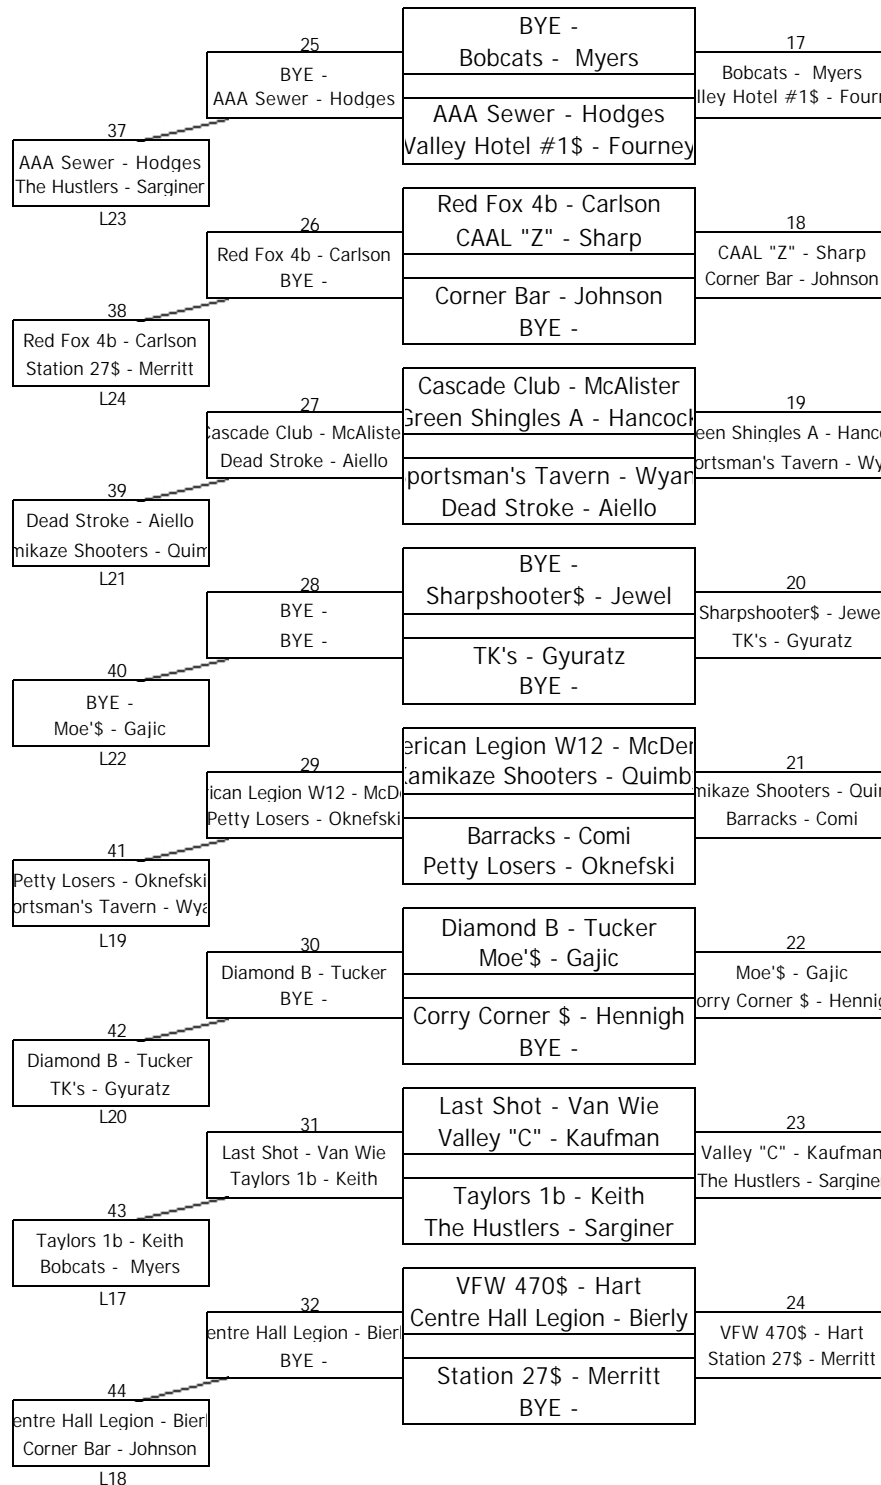

PA State Pool Tournament

March 12, 2017 - 12:02 PM

Division: A Bracket: b

64 Team Feeder Chart

Winner advances to Master Chart Match #29B

Winner advances to Master Chart Match #30B

Winner advances to Master Chart Match #31B

Winner advances to Master Chart Match #32B

Winner advances to Master Chart Match #25B

Winner advances to Master Chart Match #26B

Winner advances to Master Chart Match #27B

Winner advances to Master Chart Match #28B

Winner advances to Master Chart Match #17B

Winner advances to Master Chart Match #18B

Winner advances to Master Chart Match #19B

Winner advances to Master Chart Match #20B

Winner advances to Master Chart Match #21B

Winner advances to Master Chart Match #22B

Winner advances to Master Chart Match #23B

Winner advances to Master Chart Match #24B