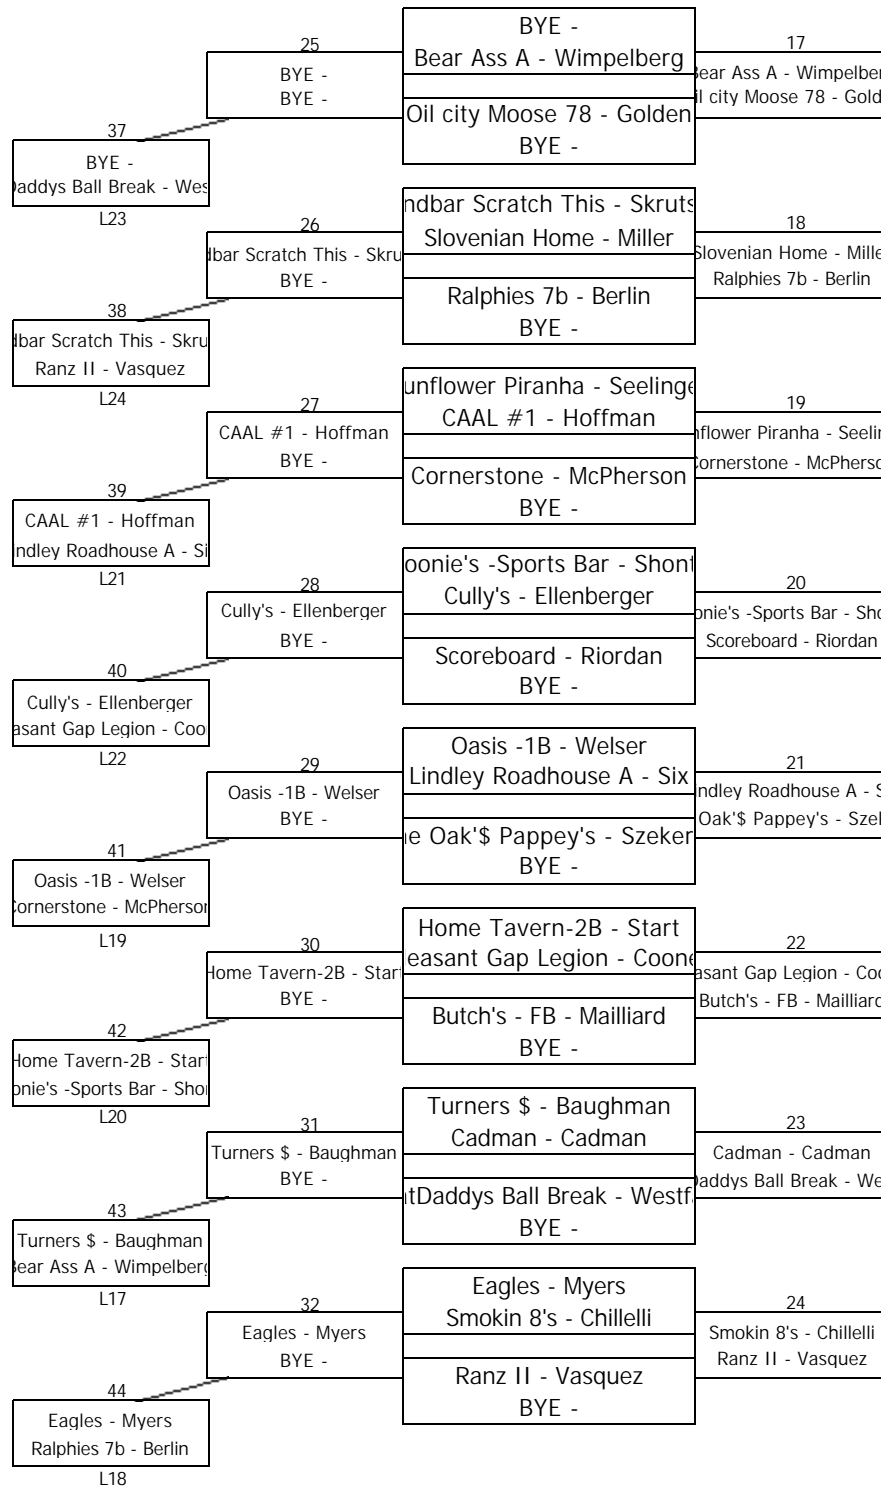

PA State Pool Tournament

March 12, 2017 - 12:02 PM

Division: B Bracket: b

64 Team Feeder Chart

Winner advances to Master
Chart Match #29B

Winner advances to Master
Chart Match #30B

Winner advances to Master
Chart Match #31B

Winner advances to Master
Chart Match #32B

Winner advances to Master
Chart Match #25B

Winner advances to Master
Chart Match #26B

Winner advances to Master
Chart Match #27B

Winner advances to Master
Chart Match #28B

Winner advances to Master
Chart Match #17B

Winner advances to Master
Chart Match #18B

Winner advances to Master
Chart Match #19B

Winner advances to Master
Chart Match #20B

Winner advances to Master
Chart Match #21B

Winner advances to Master
Chart Match #22B

Winner advances to Master
Chart Match #23B

Winner advances to Master
Chart Match #24B