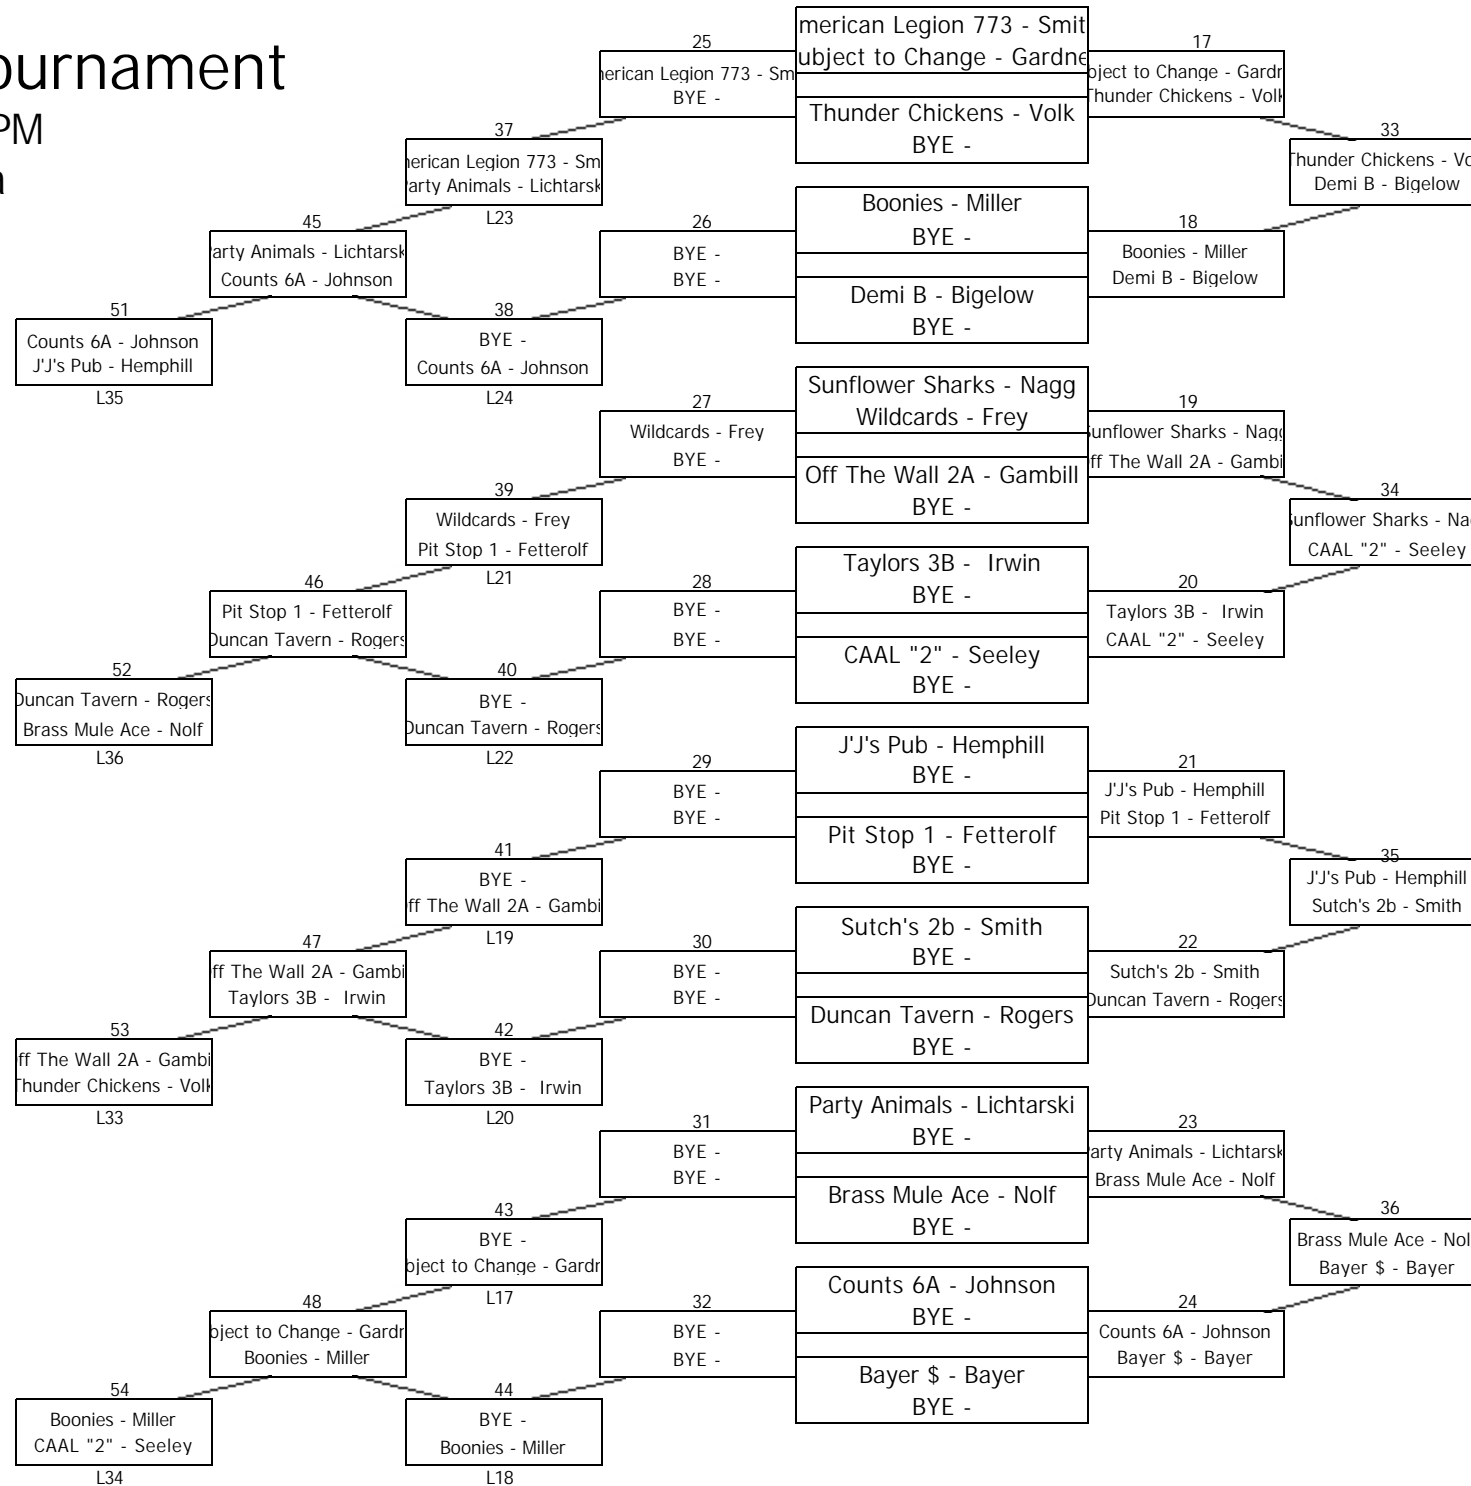

PA State Pool Tournament

March 12, 2017 - 12:02 PM

Division: C Bracket: a
128 Team Feeder Chart

Winner advances to Master
Chart Match #25T

Winner advances to Master
Chart Match #27T

Winner advances to Master
Chart Match #29T

Winner advances to Master
Chart Match #31T

Winner advances to Master
Chart Match #17T

Winner advances to Master
Chart Match #19T

Winner advances to Master
Chart Match #21T

Winner advances to Master
Chart Match #23T