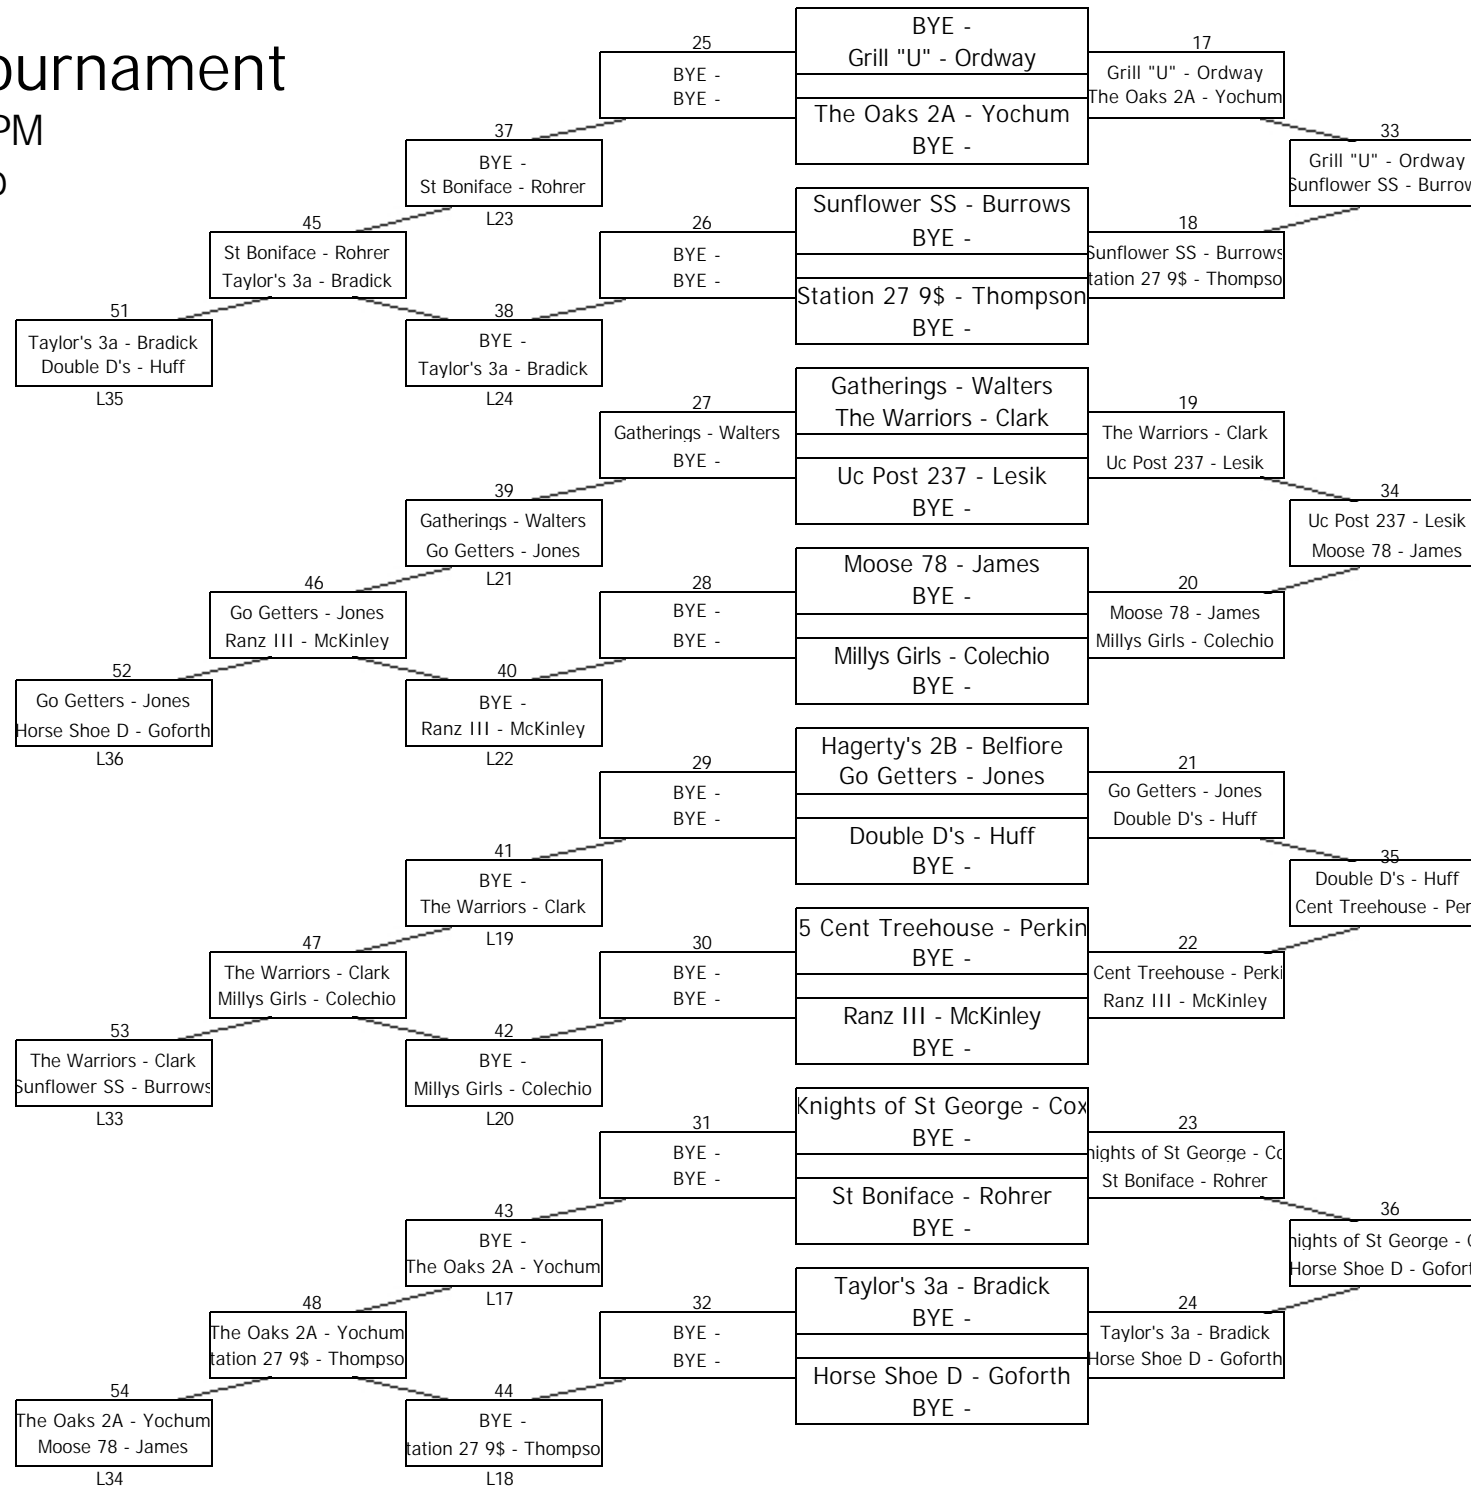

PA State Pool Tournament

March 12, 2017 - 12:02 PM

Division: C Bracket: b

128 Team Feeder Chart

Winner advances to Master
Chart Match #26T

Winner advances to Master
Chart Match #28T

Winner advances to Master
Chart Match #30T

Winner advances to Master
Chart Match #32T

Winner advances to Master
Chart Match #18T

Winner advances to Master
Chart Match #20T

Winner advances to Master
Chart Match #22T

Winner advances to Master
Chart Match #24T