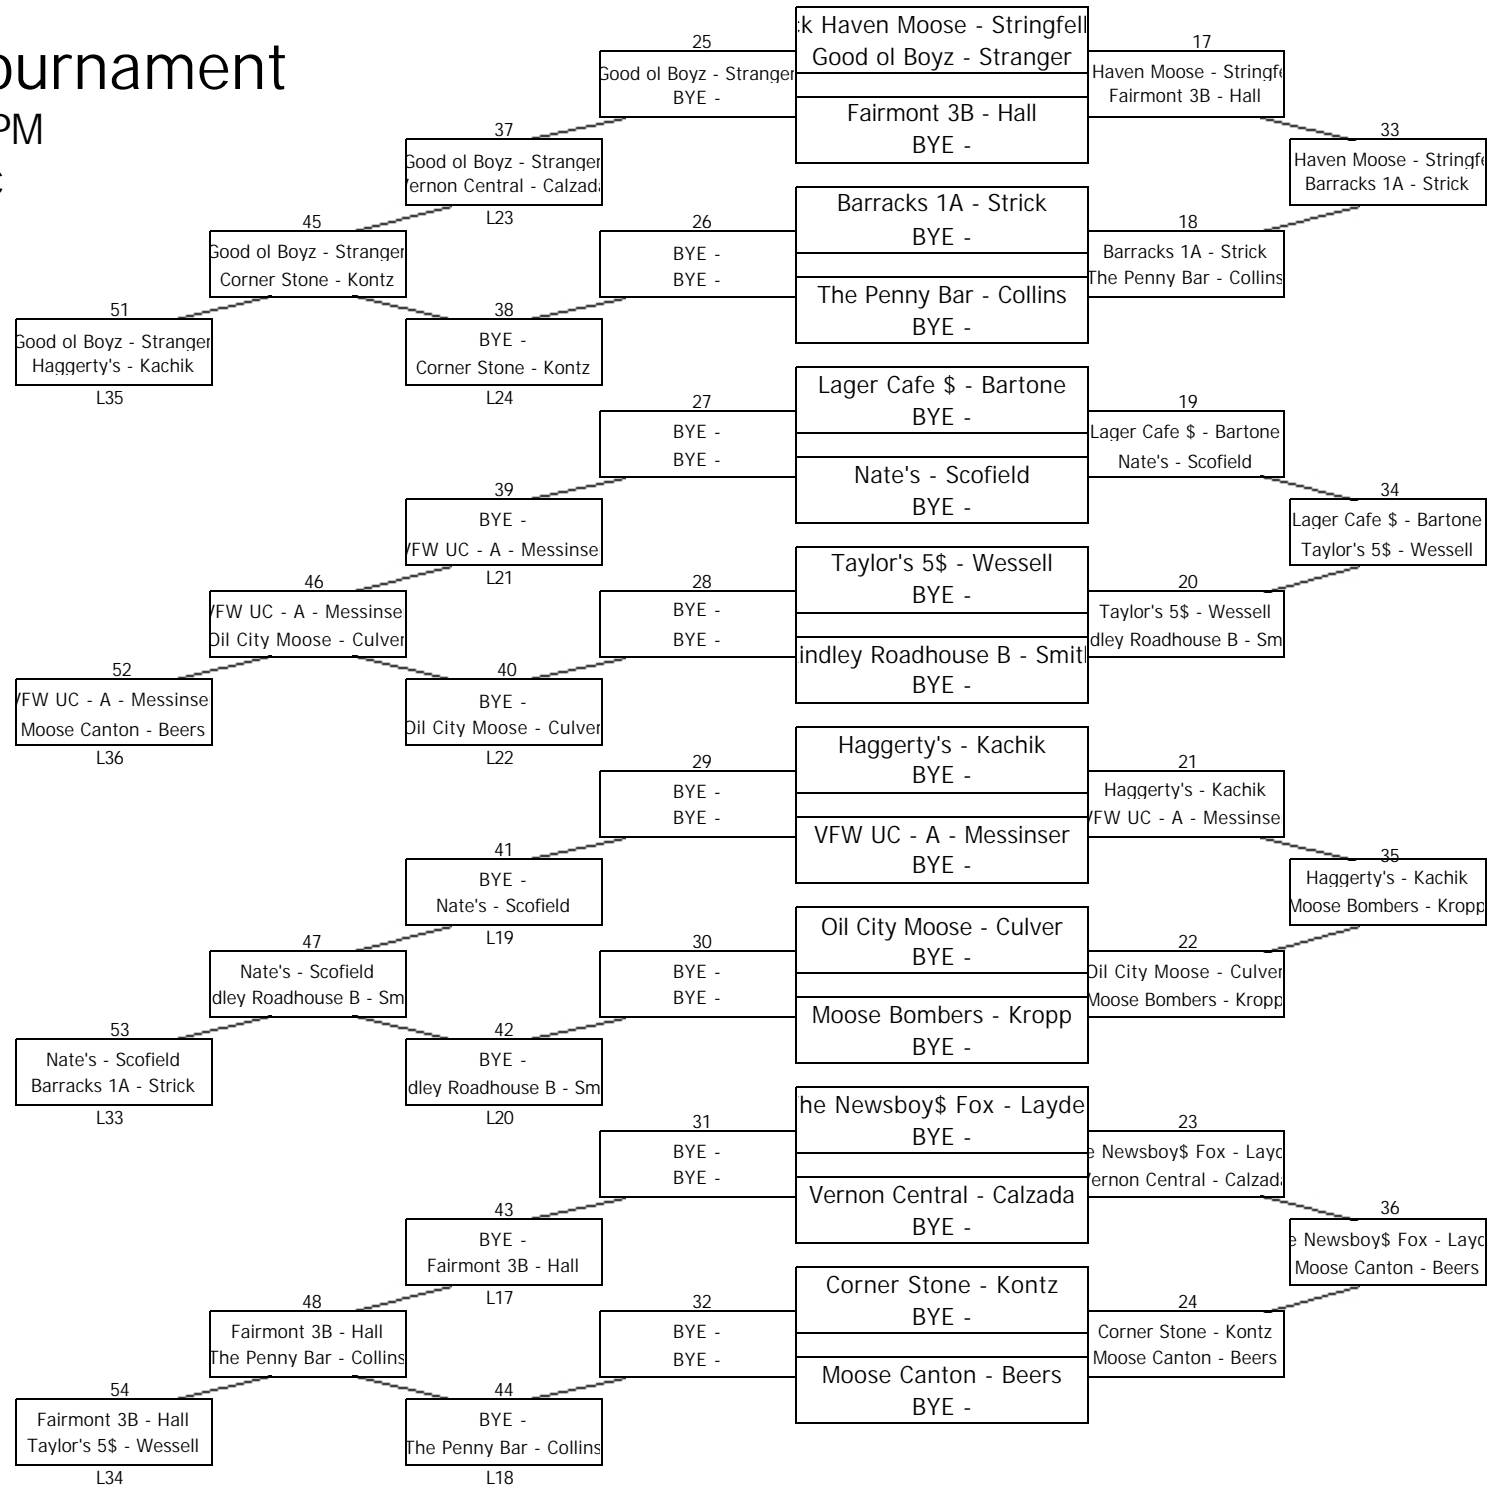

# PA State Pool Tournament

March 12, 2017 - 12:02 PM

Division: C Bracket: c

## 128 Team Feeder Chart

Winner advances to Master  
Chart Match #25B

Winner advances to Master  
Chart Match #27B

Winner advances to Master  
Chart Match #29B

Winner advances to Master  
Chart Match #31B

Winner advances to Master  
Chart Match #17B

Winner advances to Master  
Chart Match #19B

Winner advances to Master  
Chart Match #21B

Winner advances to Master  
Chart Match #23B