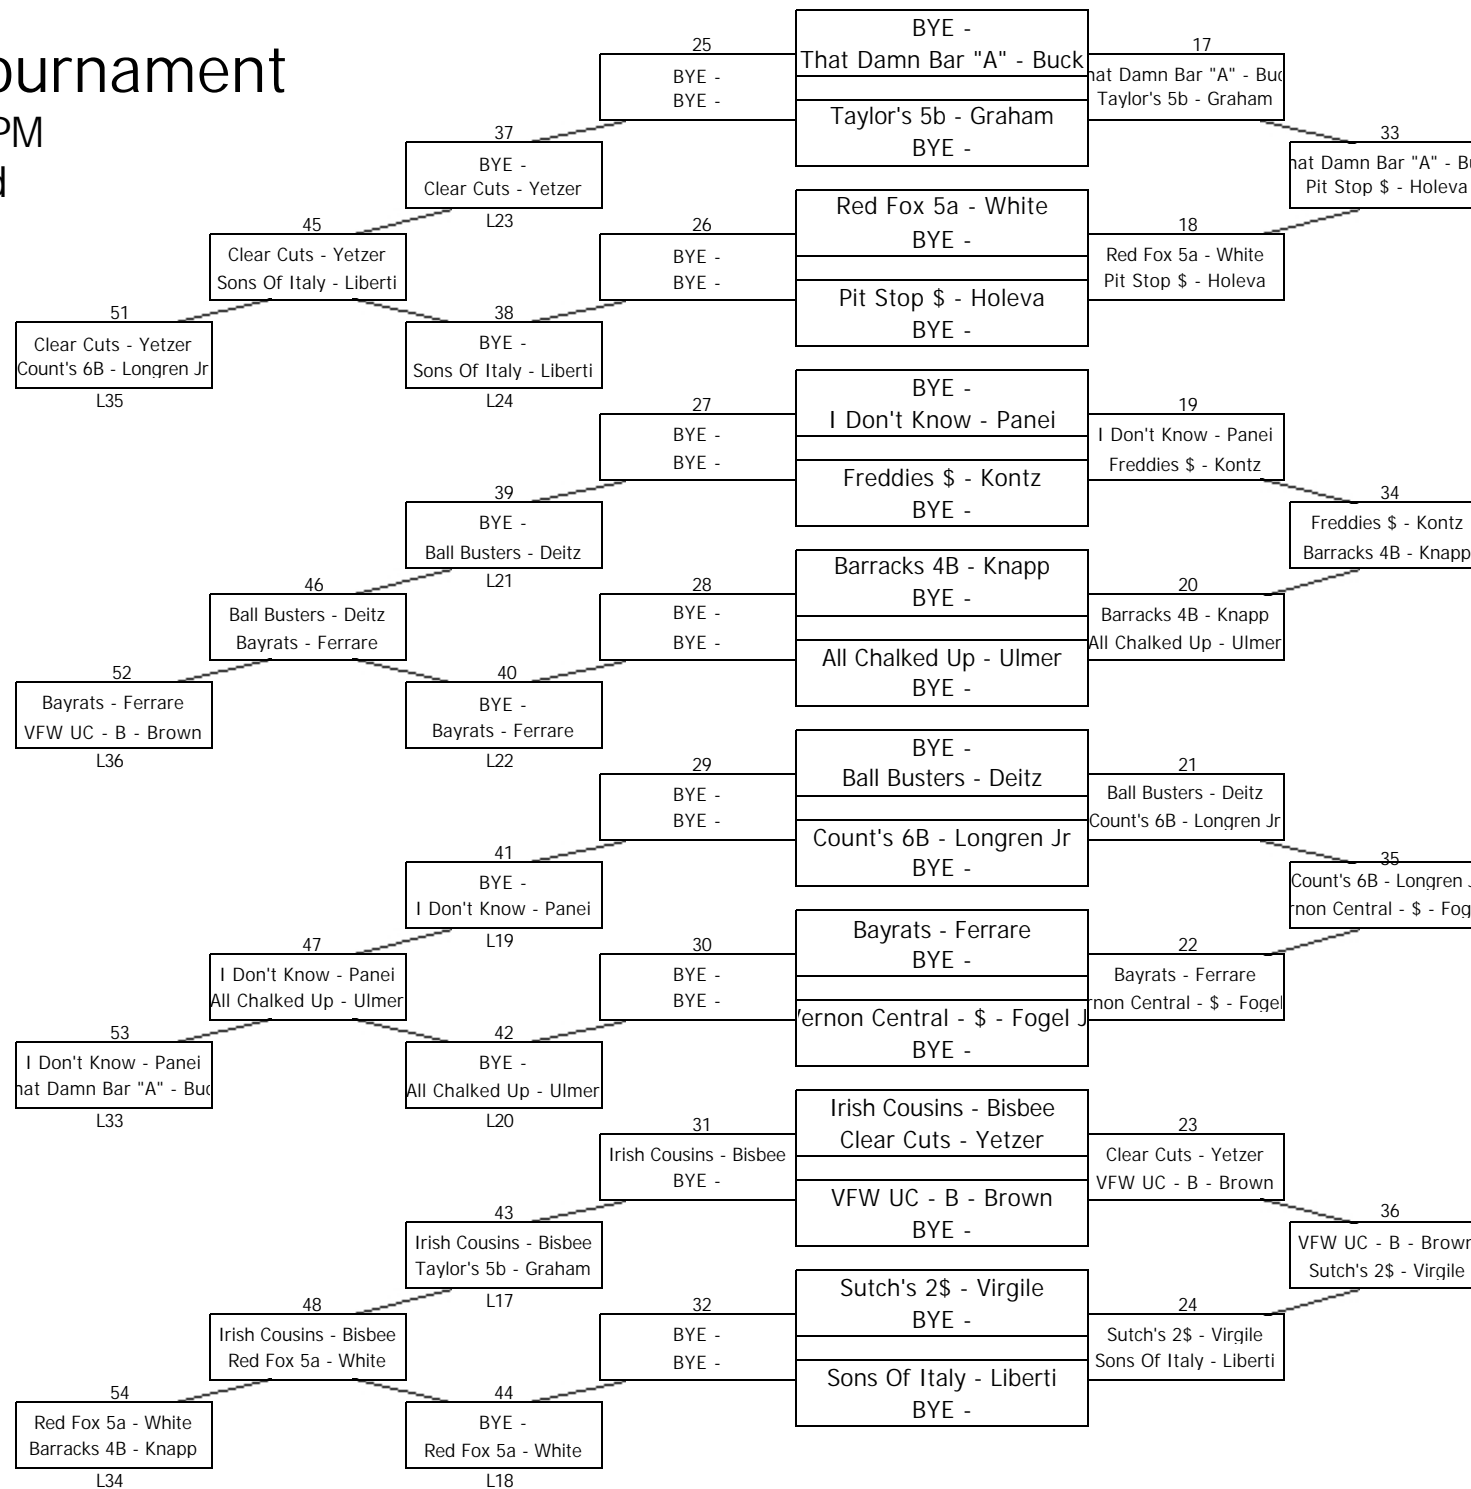

# PA State Pool Tournament

March 12, 2017 - 12:02 PM

Division: C Bracket: d

## 128 Team Feeder Chart

Winner advances to Master  
Chart Match #26B

Winner advances to Master  
Chart Match #28B

Winner advances to Master  
Chart Match #30B

Winner advances to Master  
Chart Match #32B

Winner advances to Master  
Chart Match #18B

Winner advances to Master  
Chart Match #20B

Winner advances to Master  
Chart Match #22B

Winner advances to Master  
Chart Match #24B