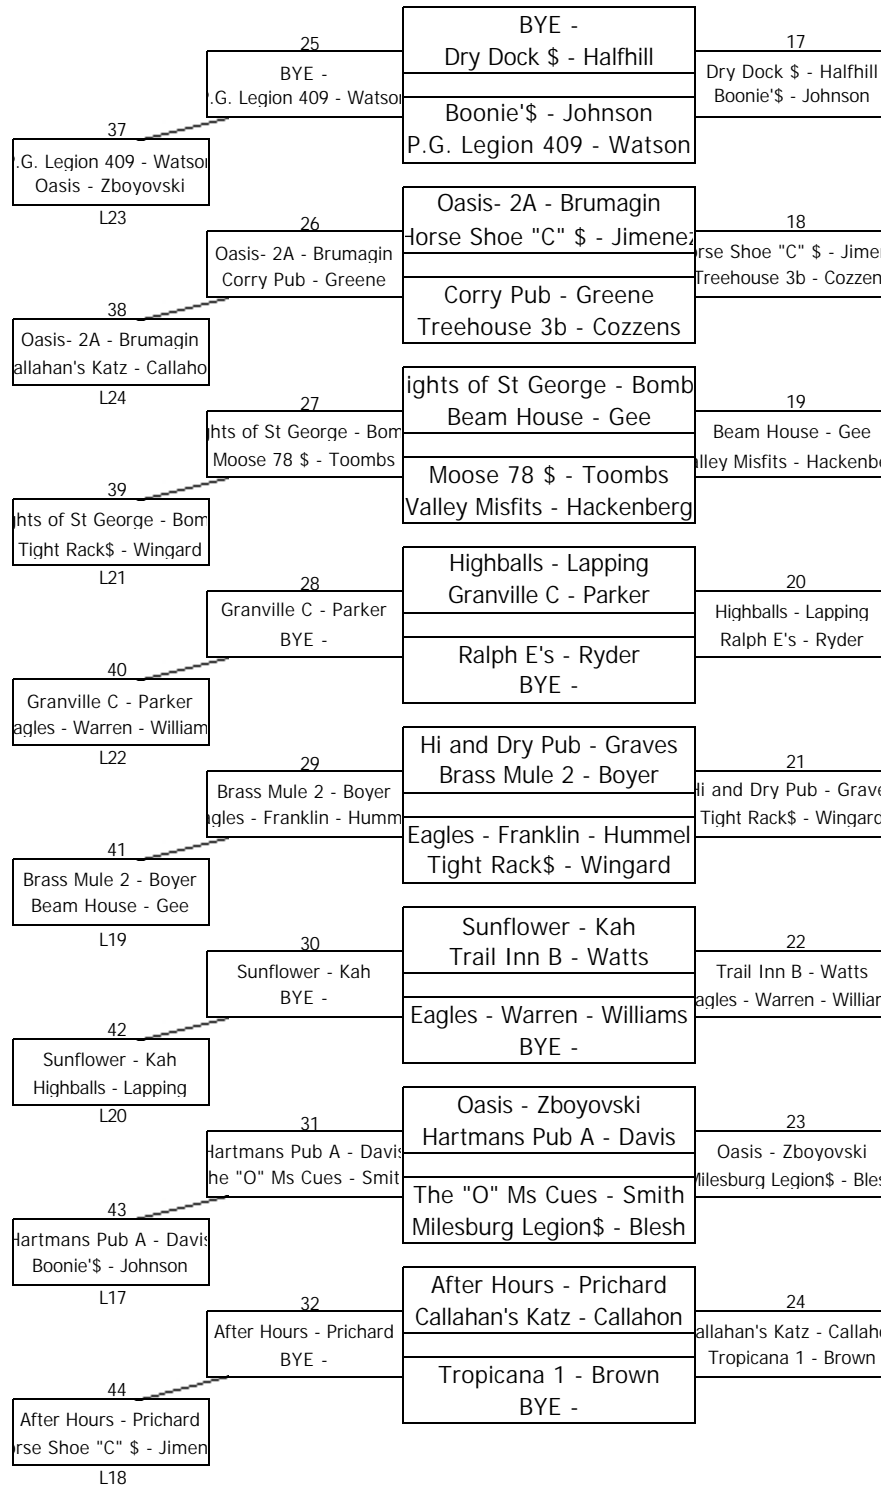

# PA State Pool Tournament

March 12, 2017 - 12:03 PM

Division: D Bracket: b

64 Team Feeder Chart

Winner advances to Master  
Chart Match #29B

Winner advances to Master  
Chart Match #30B

Winner advances to Master  
Chart Match #31B

Winner advances to Master  
Chart Match #32B

Winner advances to Master  
Chart Match #25B

Winner advances to Master  
Chart Match #26B

Winner advances to Master  
Chart Match #27B

Winner advances to Master  
Chart Match #28B

Winner advances to Master  
Chart Match #17B

Winner advances to Master  
Chart Match #18B

Winner advances to Master  
Chart Match #19B

Winner advances to Master  
Chart Match #20B

Winner advances to Master  
Chart Match #21B

Winner advances to Master  
Chart Match #22B

Winner advances to Master  
Chart Match #23B

Winner advances to Master  
Chart Match #24B