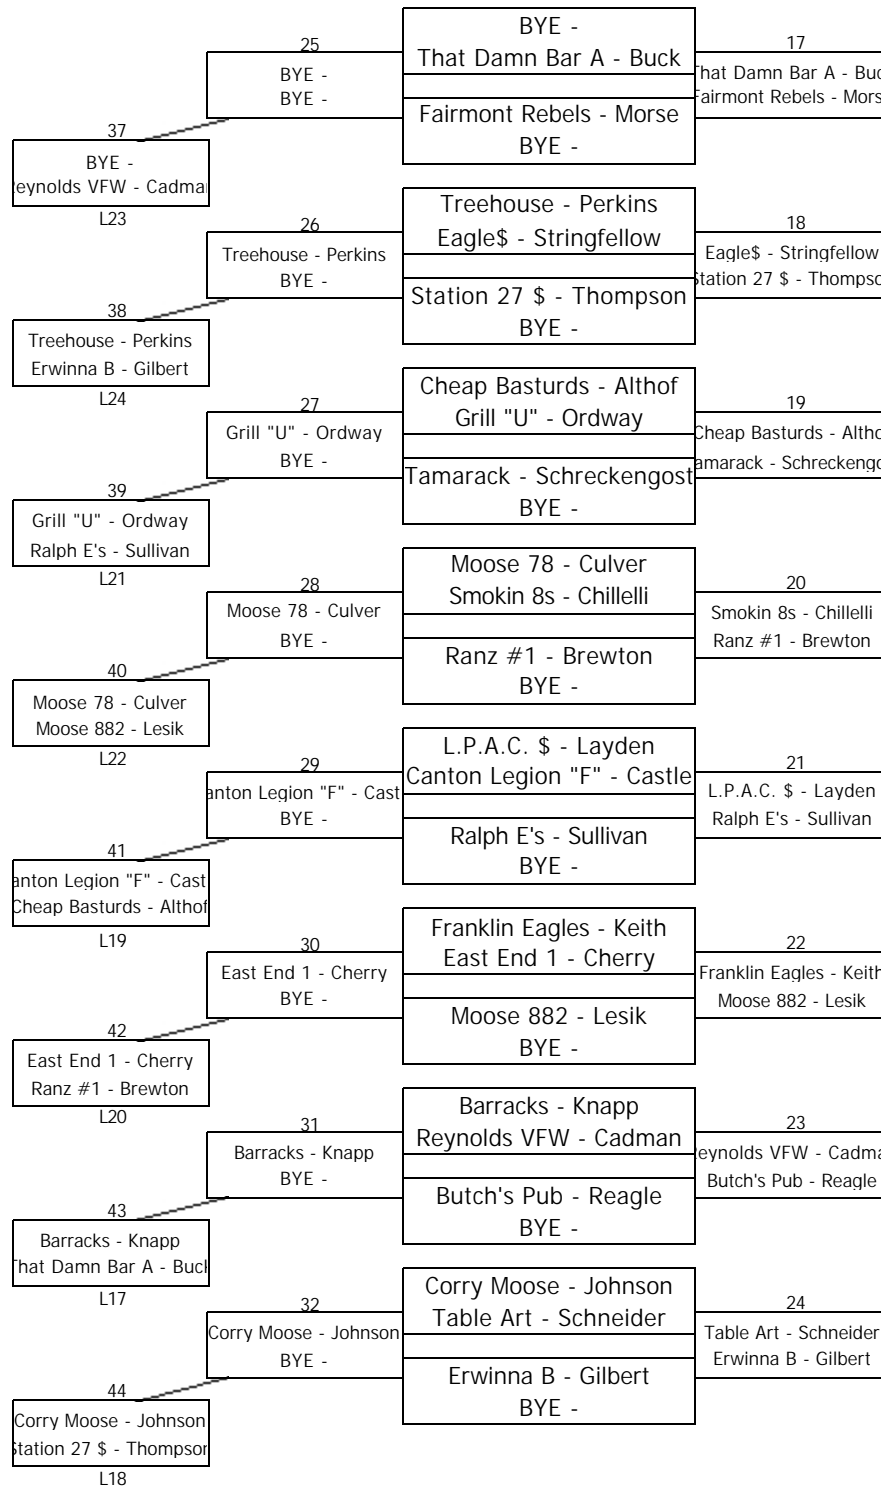

PA State Pool Tournament

March 11, 2018 - 4:14 PM

Division: B Bracket: b

64 Team Feeder Chart

Winner advances to Master
Chart Match #29B

Winner advances to Master
Chart Match #30B

Winner advances to Master
Chart Match #31B

Winner advances to Master
Chart Match #32B

Winner advances to Master
Chart Match #25B

Winner advances to Master
Chart Match #26B

Winner advances to Master
Chart Match #27B

Winner advances to Master
Chart Match #28B

Winner advances to Master
Chart Match #17B

Winner advances to Master
Chart Match #18B

Winner advances to Master
Chart Match #19B

Winner advances to Master
Chart Match #20B

Winner advances to Master
Chart Match #21B

Winner advances to Master
Chart Match #22B

Winner advances to Master
Chart Match #23B

Winner advances to Master
Chart Match #24B