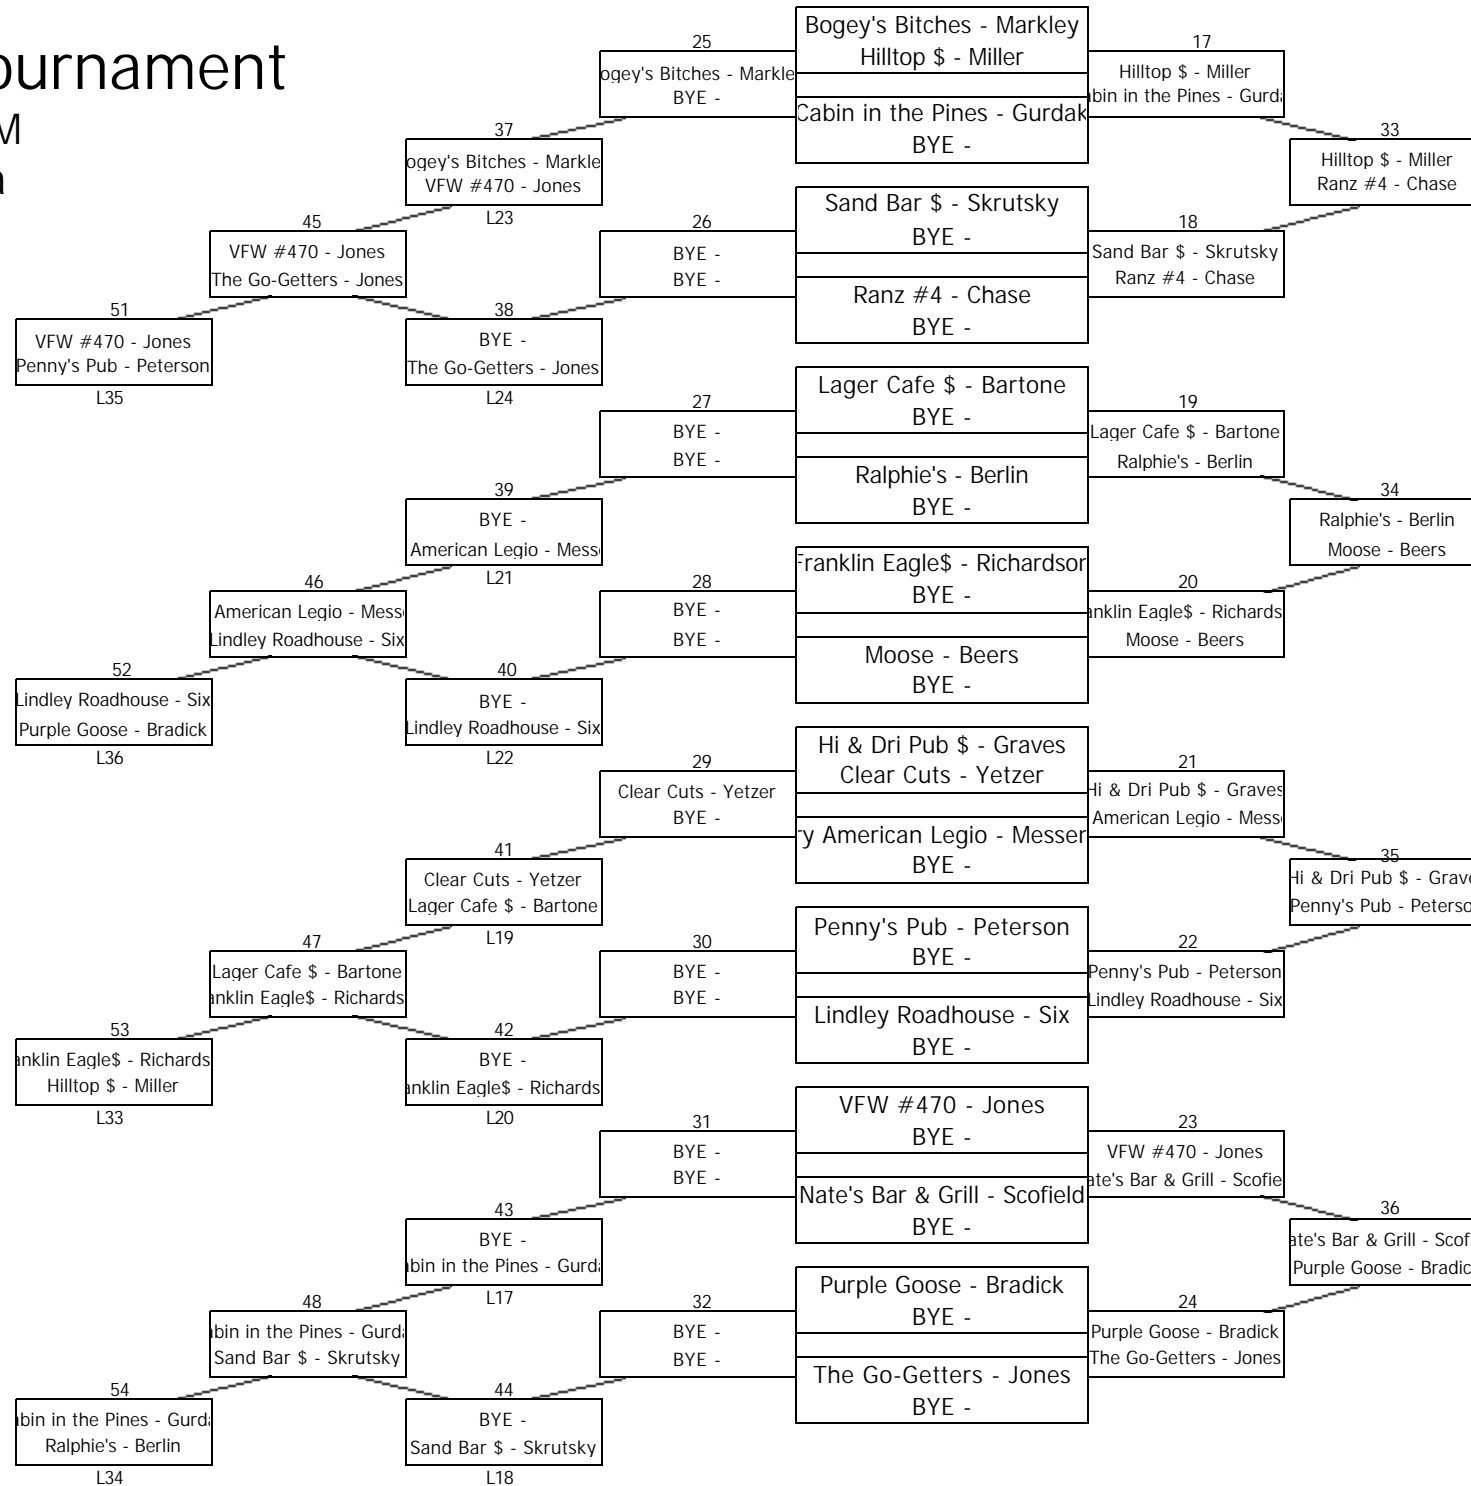

# PA State Pool Tournament

March 11, 2018 - 4:14 PM

Division: C Bracket: a

128 Team Feeder Chart

Winner advances to Master  
Chart Match #25T

Winner advances to Master  
Chart Match #27T

Winner advances to Master  
Chart Match #29T

Winner advances to Master  
Chart Match #31T

Winner advances to Master  
Chart Match #17T

Winner advances to Master  
Chart Match #19T

Winner advances to Master  
Chart Match #21T

Winner advances to Master  
Chart Match #23T