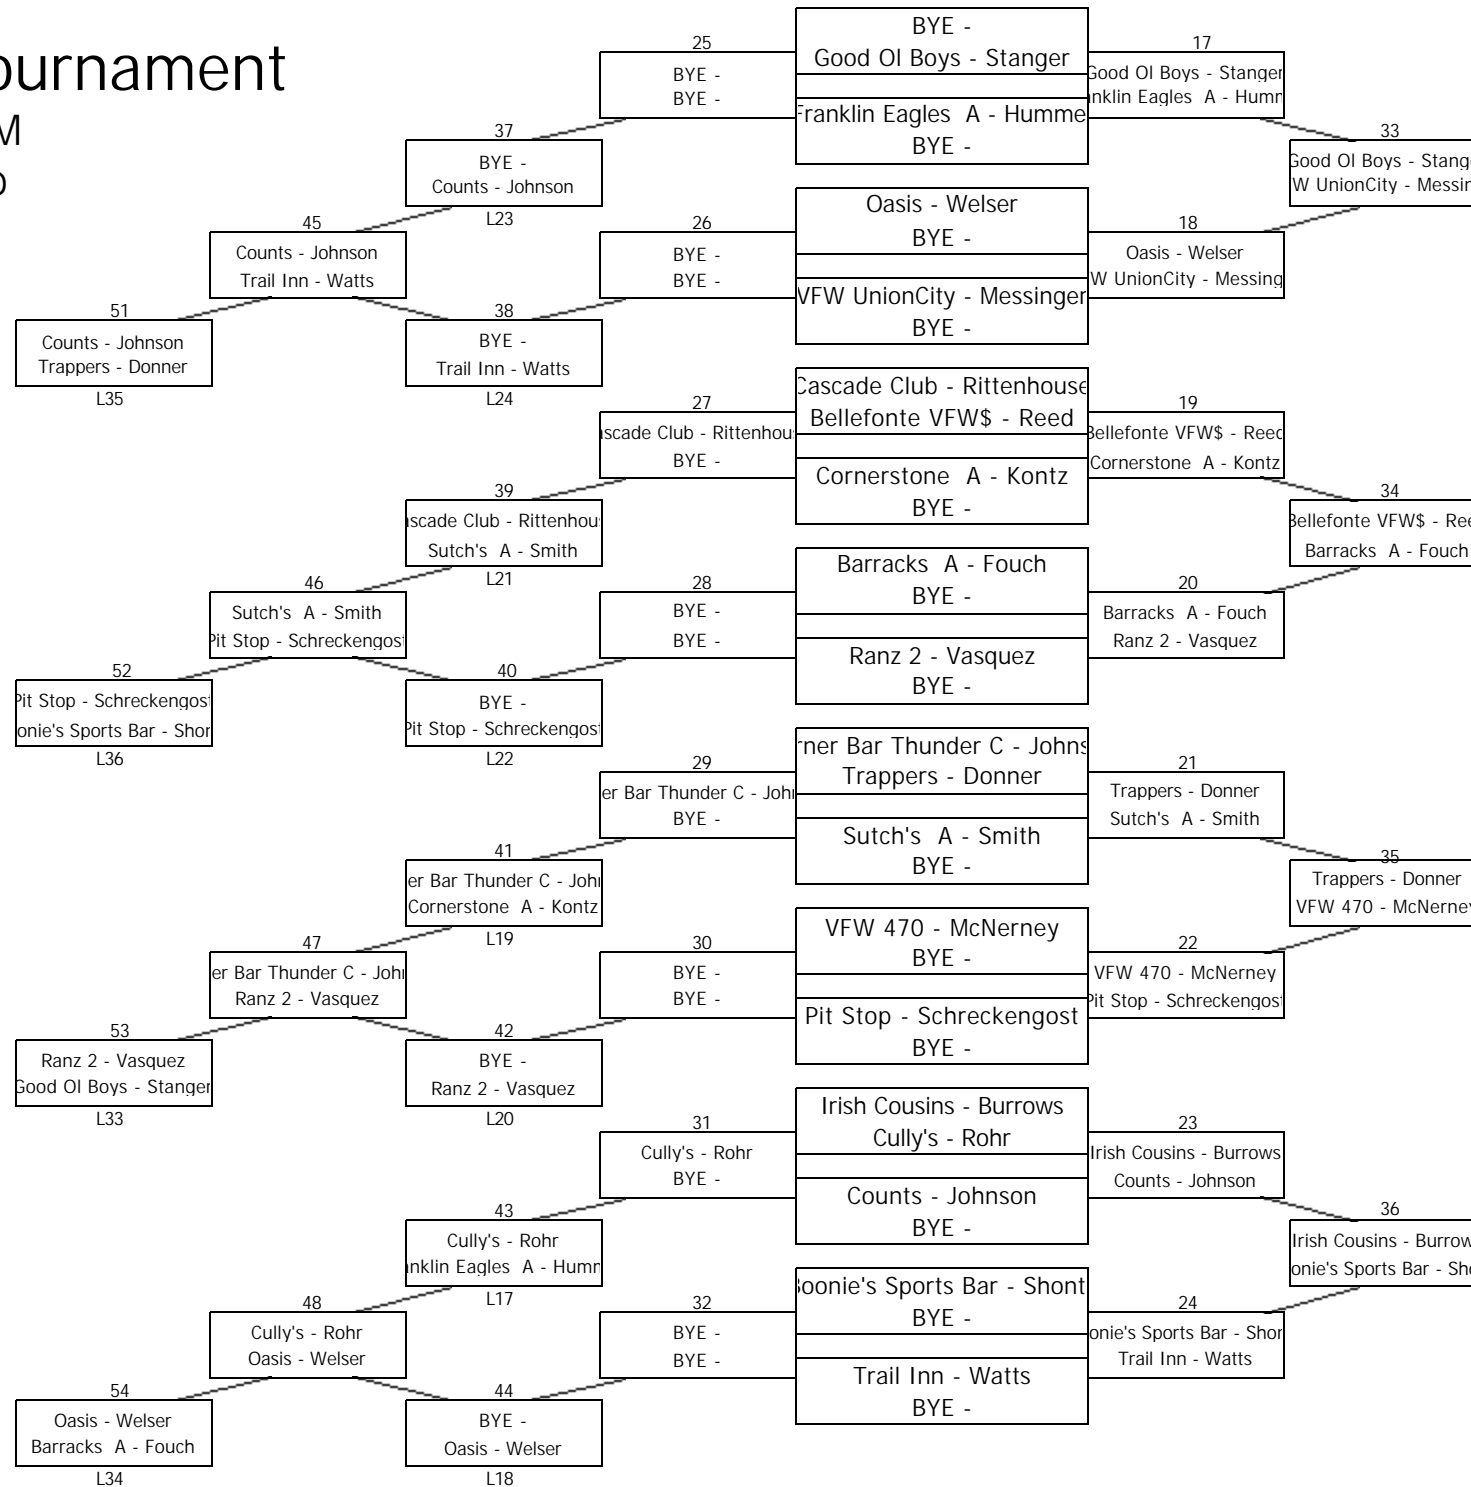

# PA State Pool Tournament

March 11, 2018 - 4:14 PM

Division: C Bracket: b

128 Team Feeder Chart

Winner advances to Master  
Chart Match #26T

Winner advances to Master  
Chart Match #28T

Winner advances to Master  
Chart Match #30T

Winner advances to Master  
Chart Match #32T

Winner advances to Master  
Chart Match #18T

Winner advances to Master  
Chart Match #20T

Winner advances to Master  
Chart Match #22T

Winner advances to Master  
Chart Match #24T