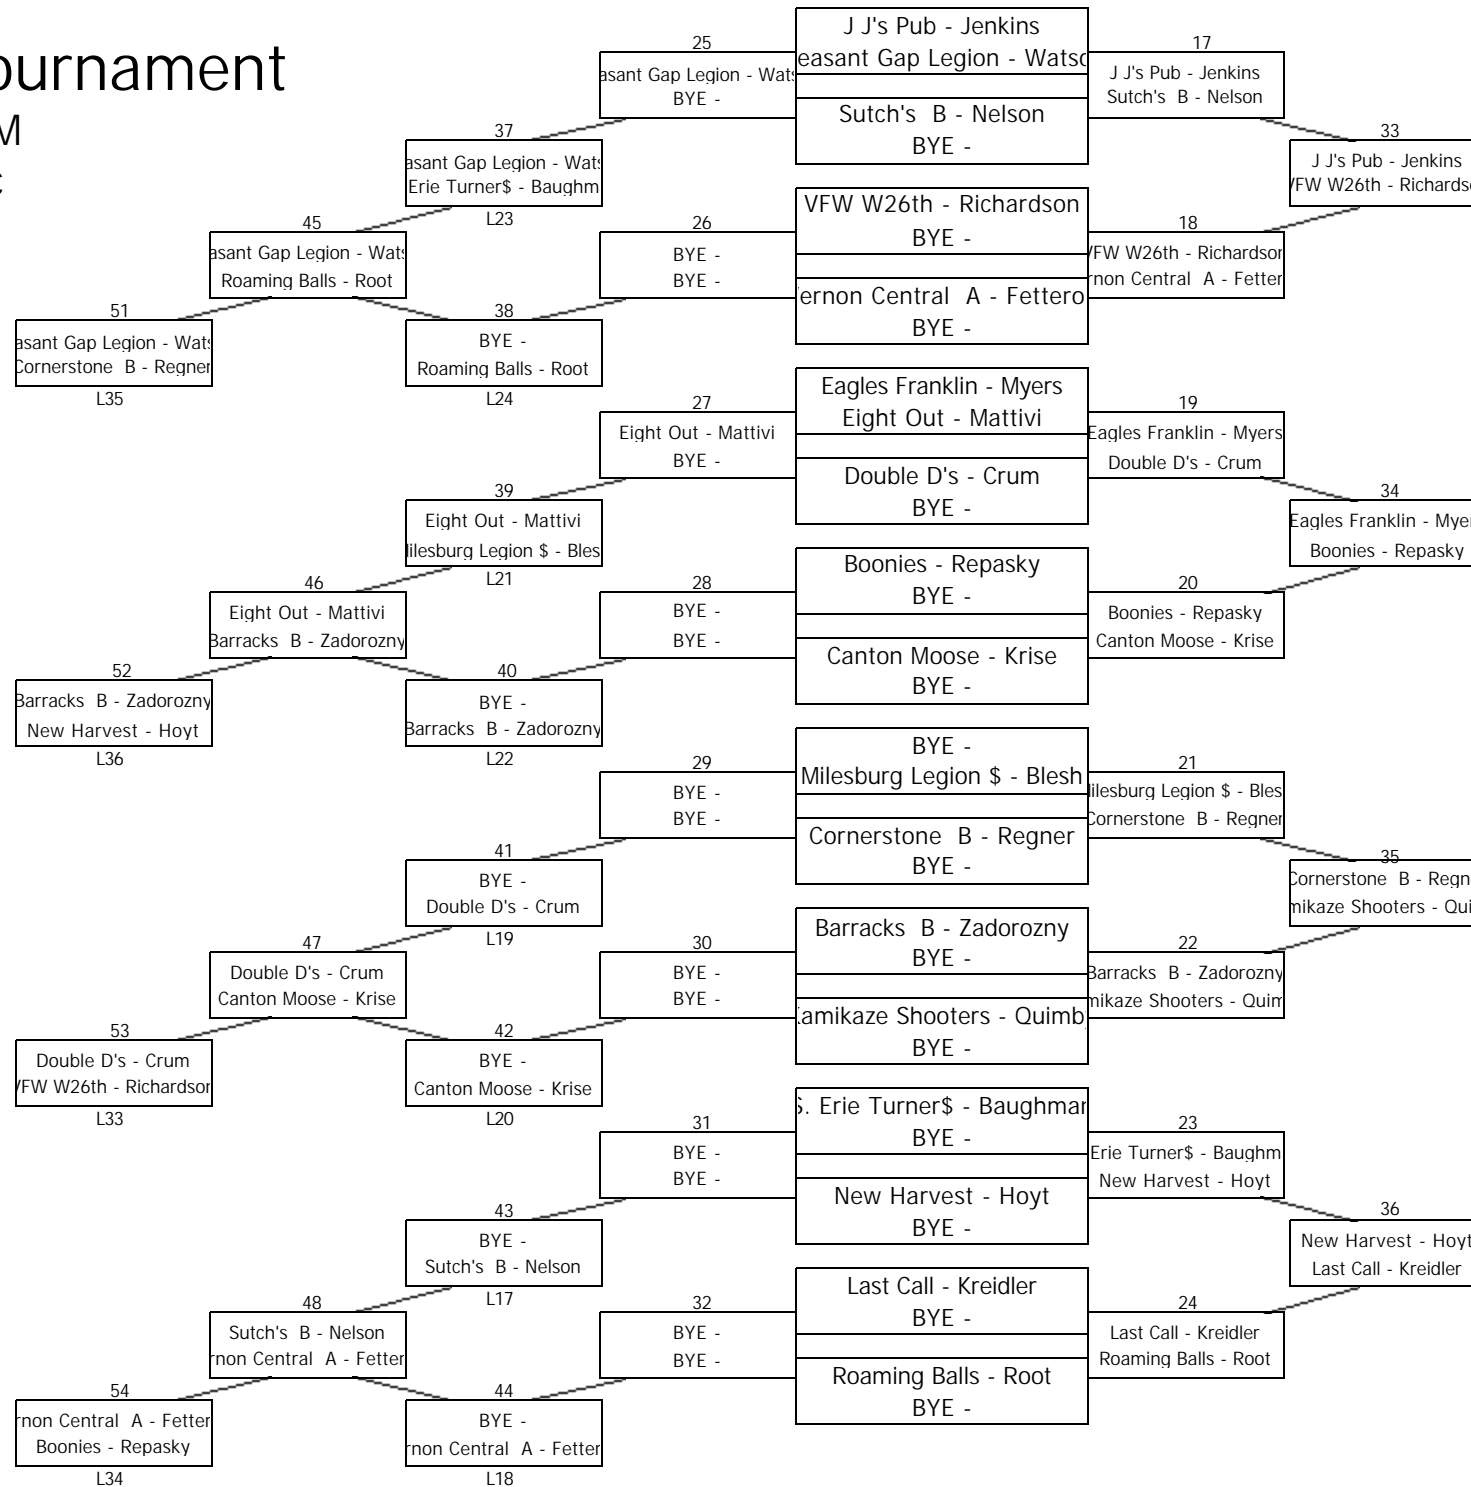

PA State Pool Tournament

March 11, 2018 - 4:14 PM

Division: C Bracket: c

128 Team Feeder Chart

Winner advances to Master
Chart Match #25B

Winner advances to Master
Chart Match #27B

Winner advances to Master
Chart Match #29B

Winner advances to Master
Chart Match #31B

Winner advances to Master
Chart Match #17B

Winner advances to Master
Chart Match #19B

Winner advances to Master
Chart Match #21B

Winner advances to Master
Chart Match #23B