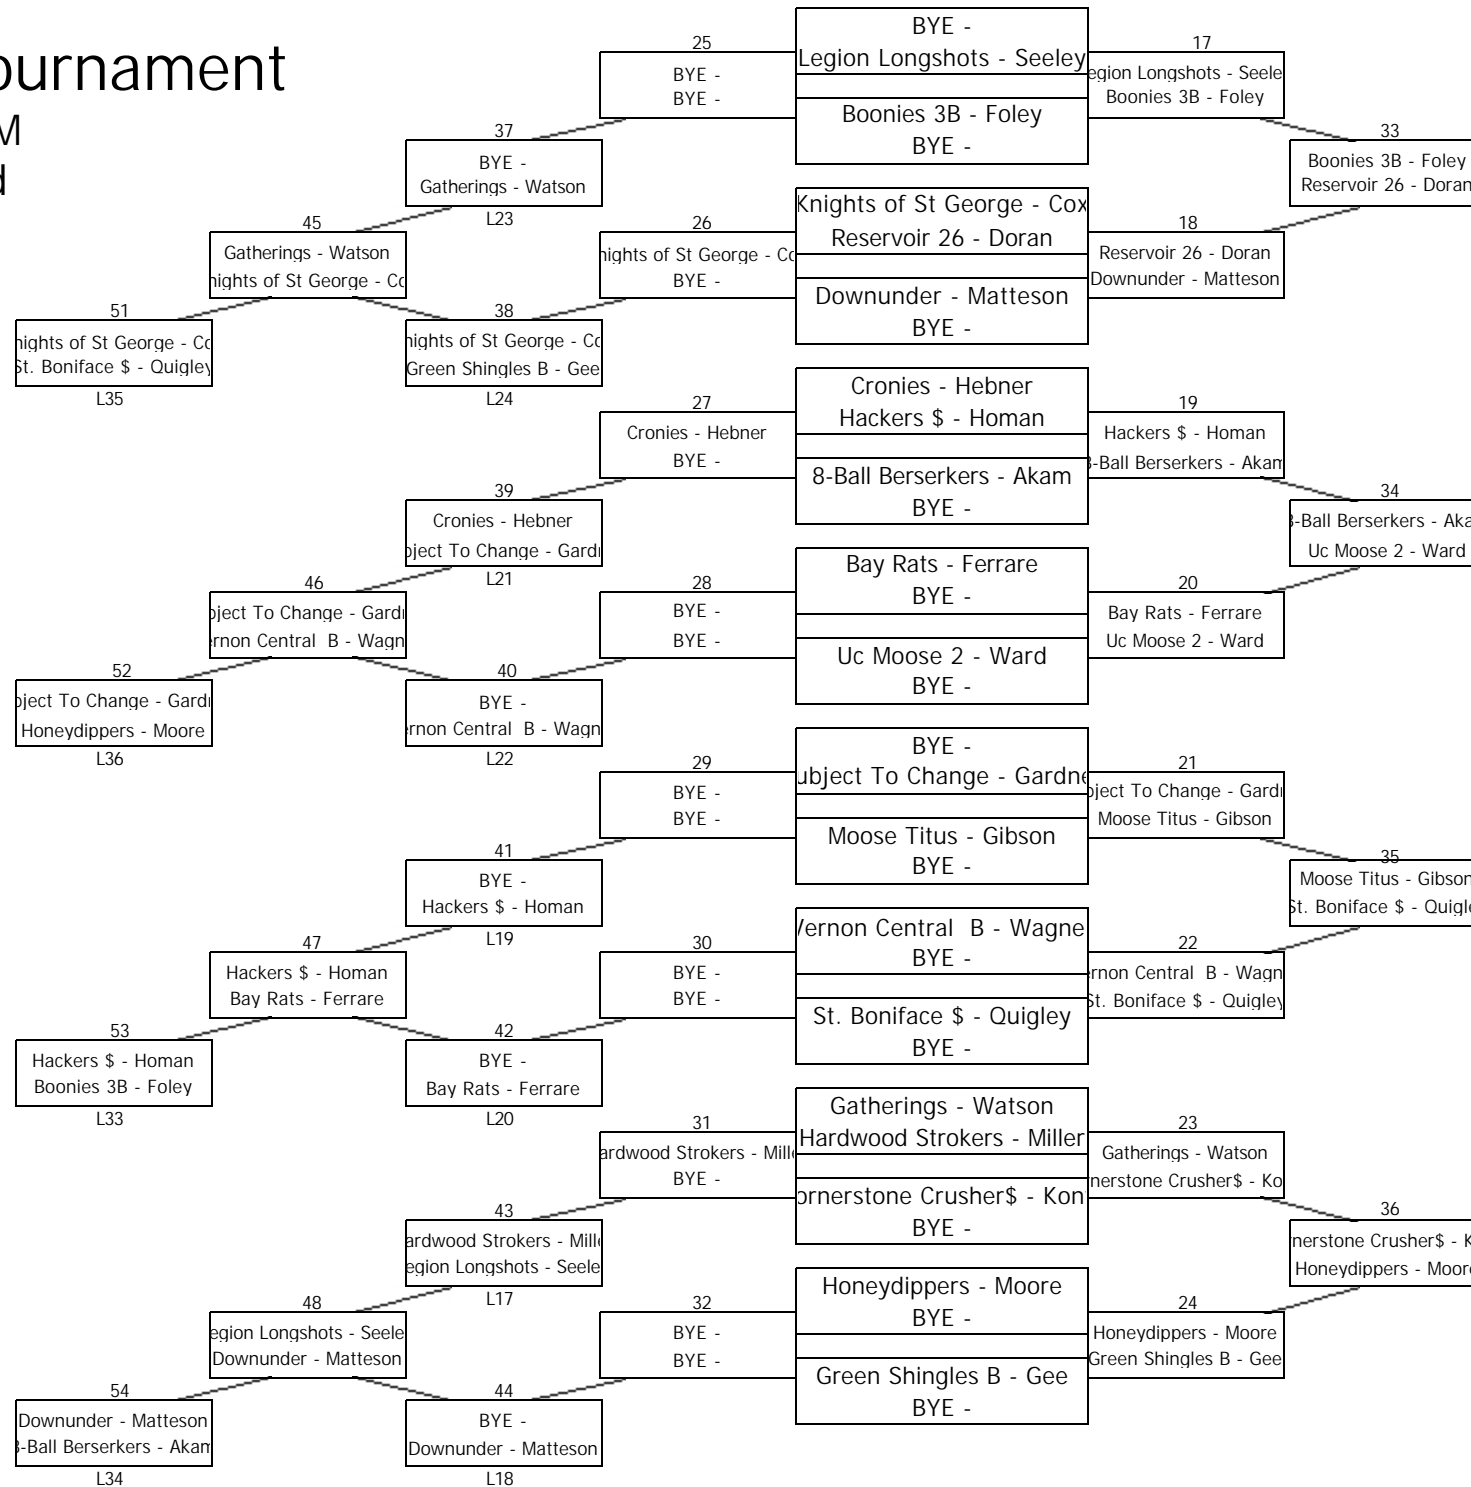

PA State Pool Tournament

March 11, 2018 - 4:14 PM

Division: C Bracket: d

128 Team Feeder Chart

Winner advances to Master
Chart Match #26B

Winner advances to Master
Chart Match #28B

Winner advances to Master
Chart Match #30B

Winner advances to Master
Chart Match #32B

Winner advances to Master
Chart Match #18B

Winner advances to Master
Chart Match #20B

Winner advances to Master
Chart Match #22B

Winner advances to Master
Chart Match #24B