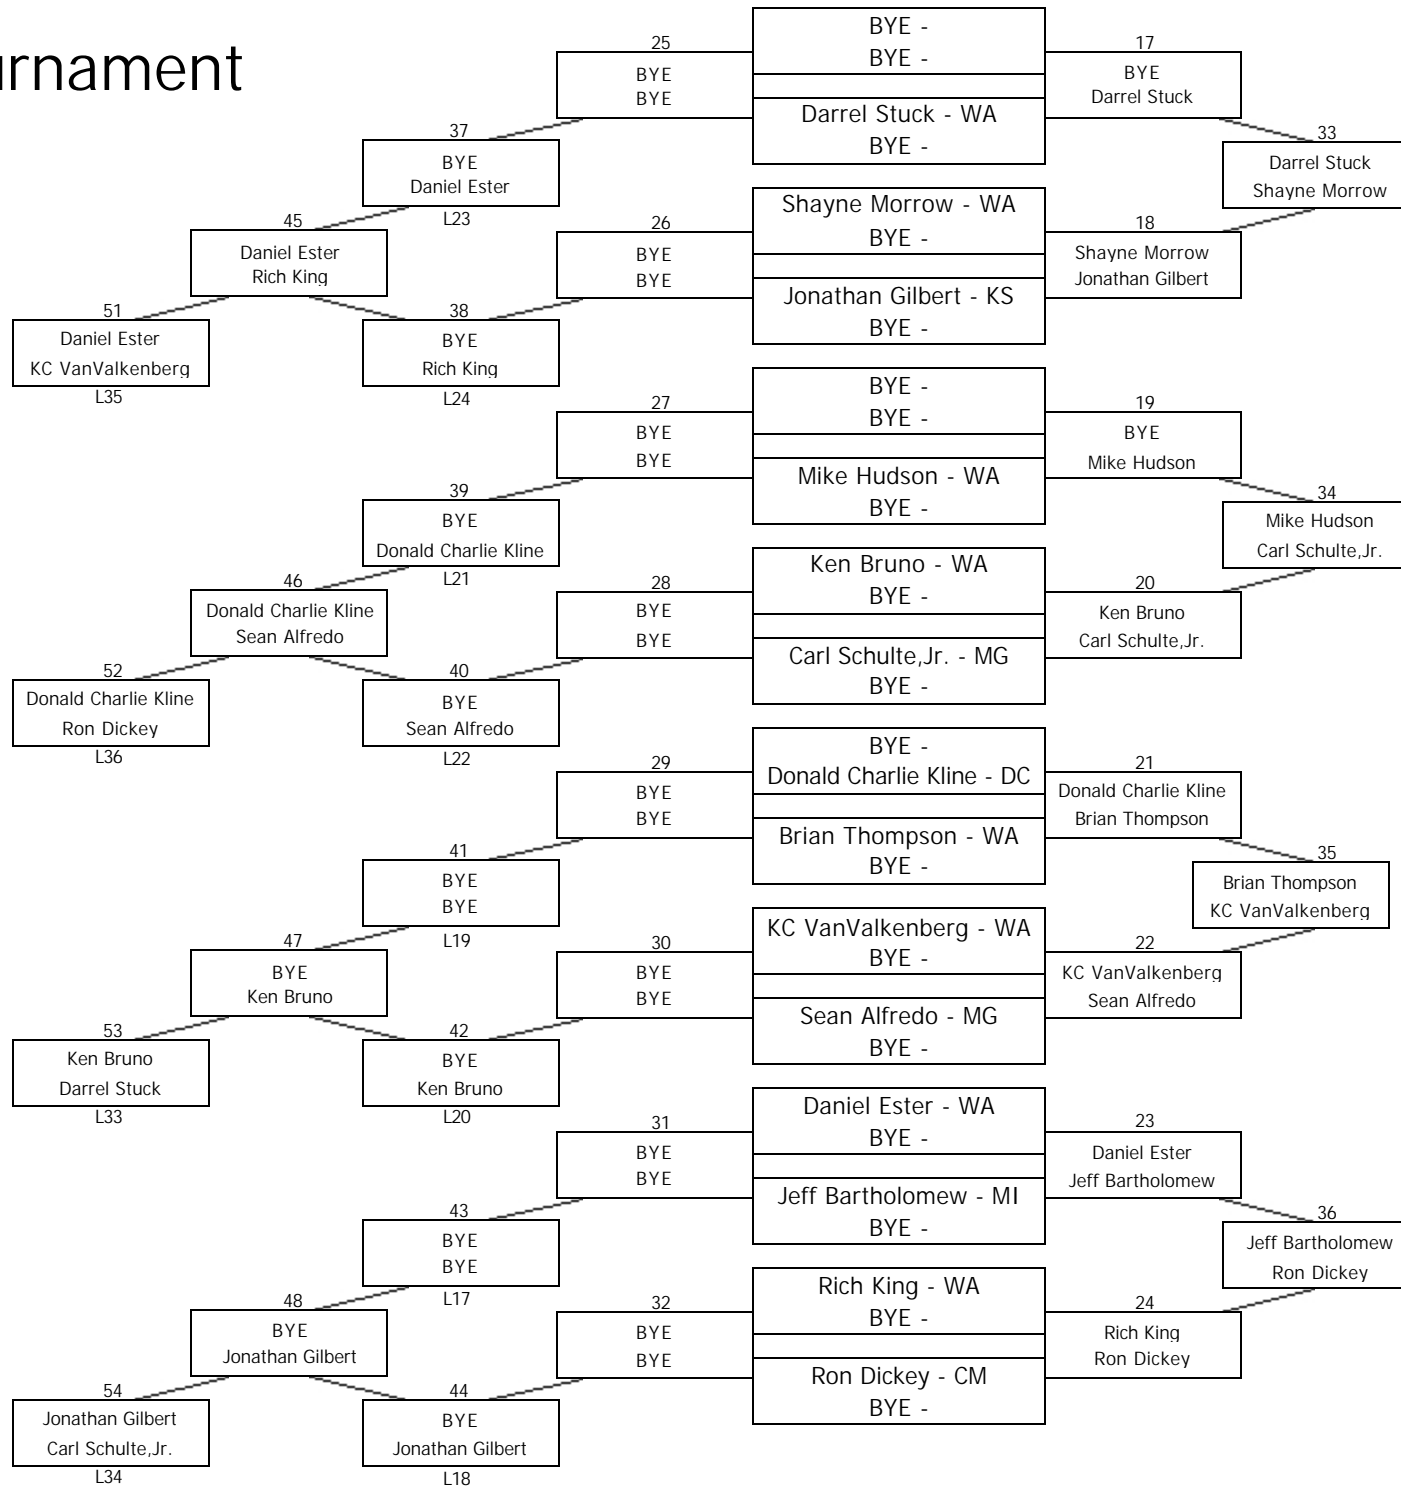

PA State Pool Tournament

March 10, 2019 - 1:32 PM

Division: PA Bracket: D

128 Players - Feeder Chart

Winner advances to Master Chart Match
#26B

Winner advances to Master Chart Match
#28B

Winner advances to Master Chart Match
#30B

Winner advances to Master Chart Match
#32B

Winner advances to Master Chart Match
#18B

Winner advances to Master Chart Match
#20B

Winner advances to Master Chart Match
#22B

Winner advances to Master Chart Match
#24B