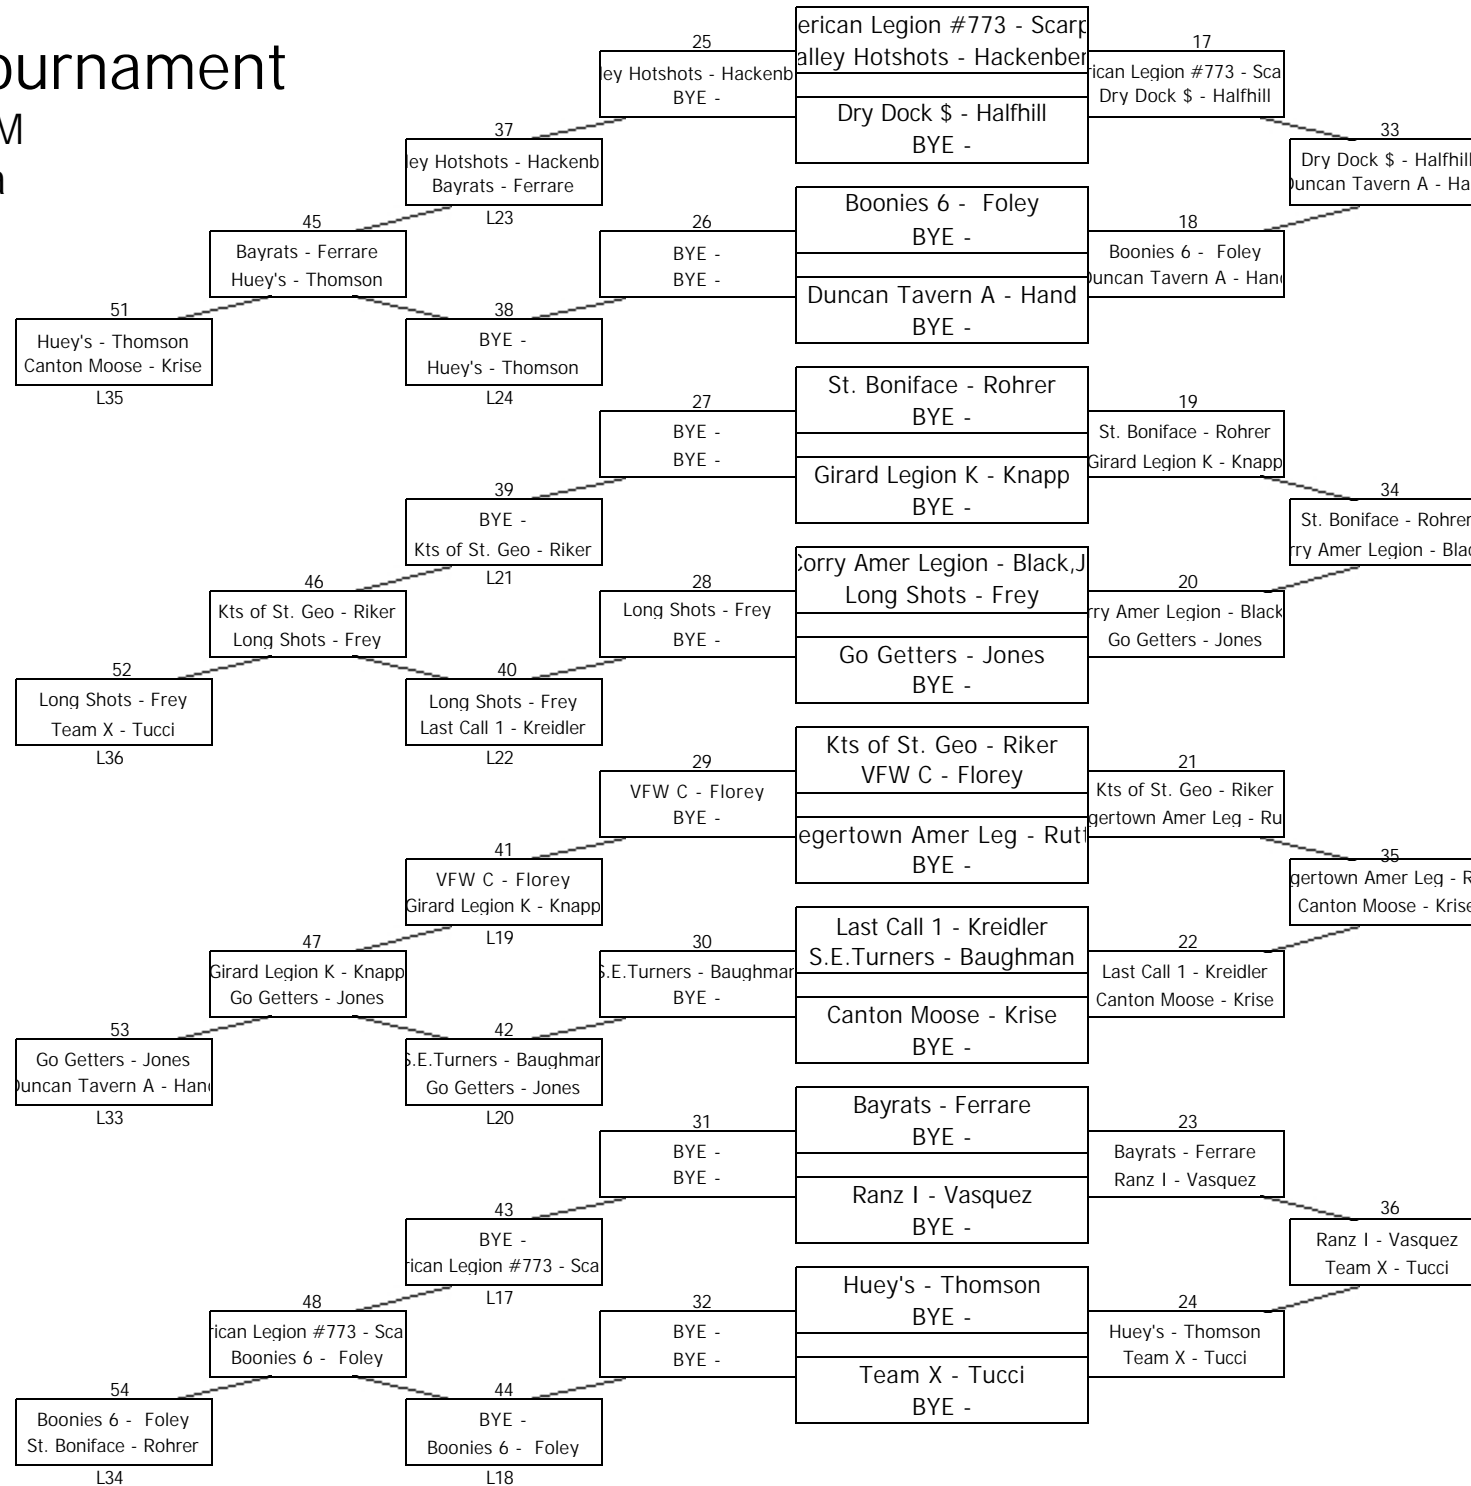

PA State Pool Tournament

March 10, 2019 - 8:57 AM

Division: C Bracket: a

128 Team Feeder Chart

Winner advances to Master
Chart Match #25T

Winner advances to Master
Chart Match #27T

Winner advances to Master
Chart Match #29T

Winner advances to Master
Chart Match #31T

Winner advances to Master
Chart Match #17T

Winner advances to Master
Chart Match #19T

Winner advances to Master
Chart Match #21T

Winner advances to Master
Chart Match #23T