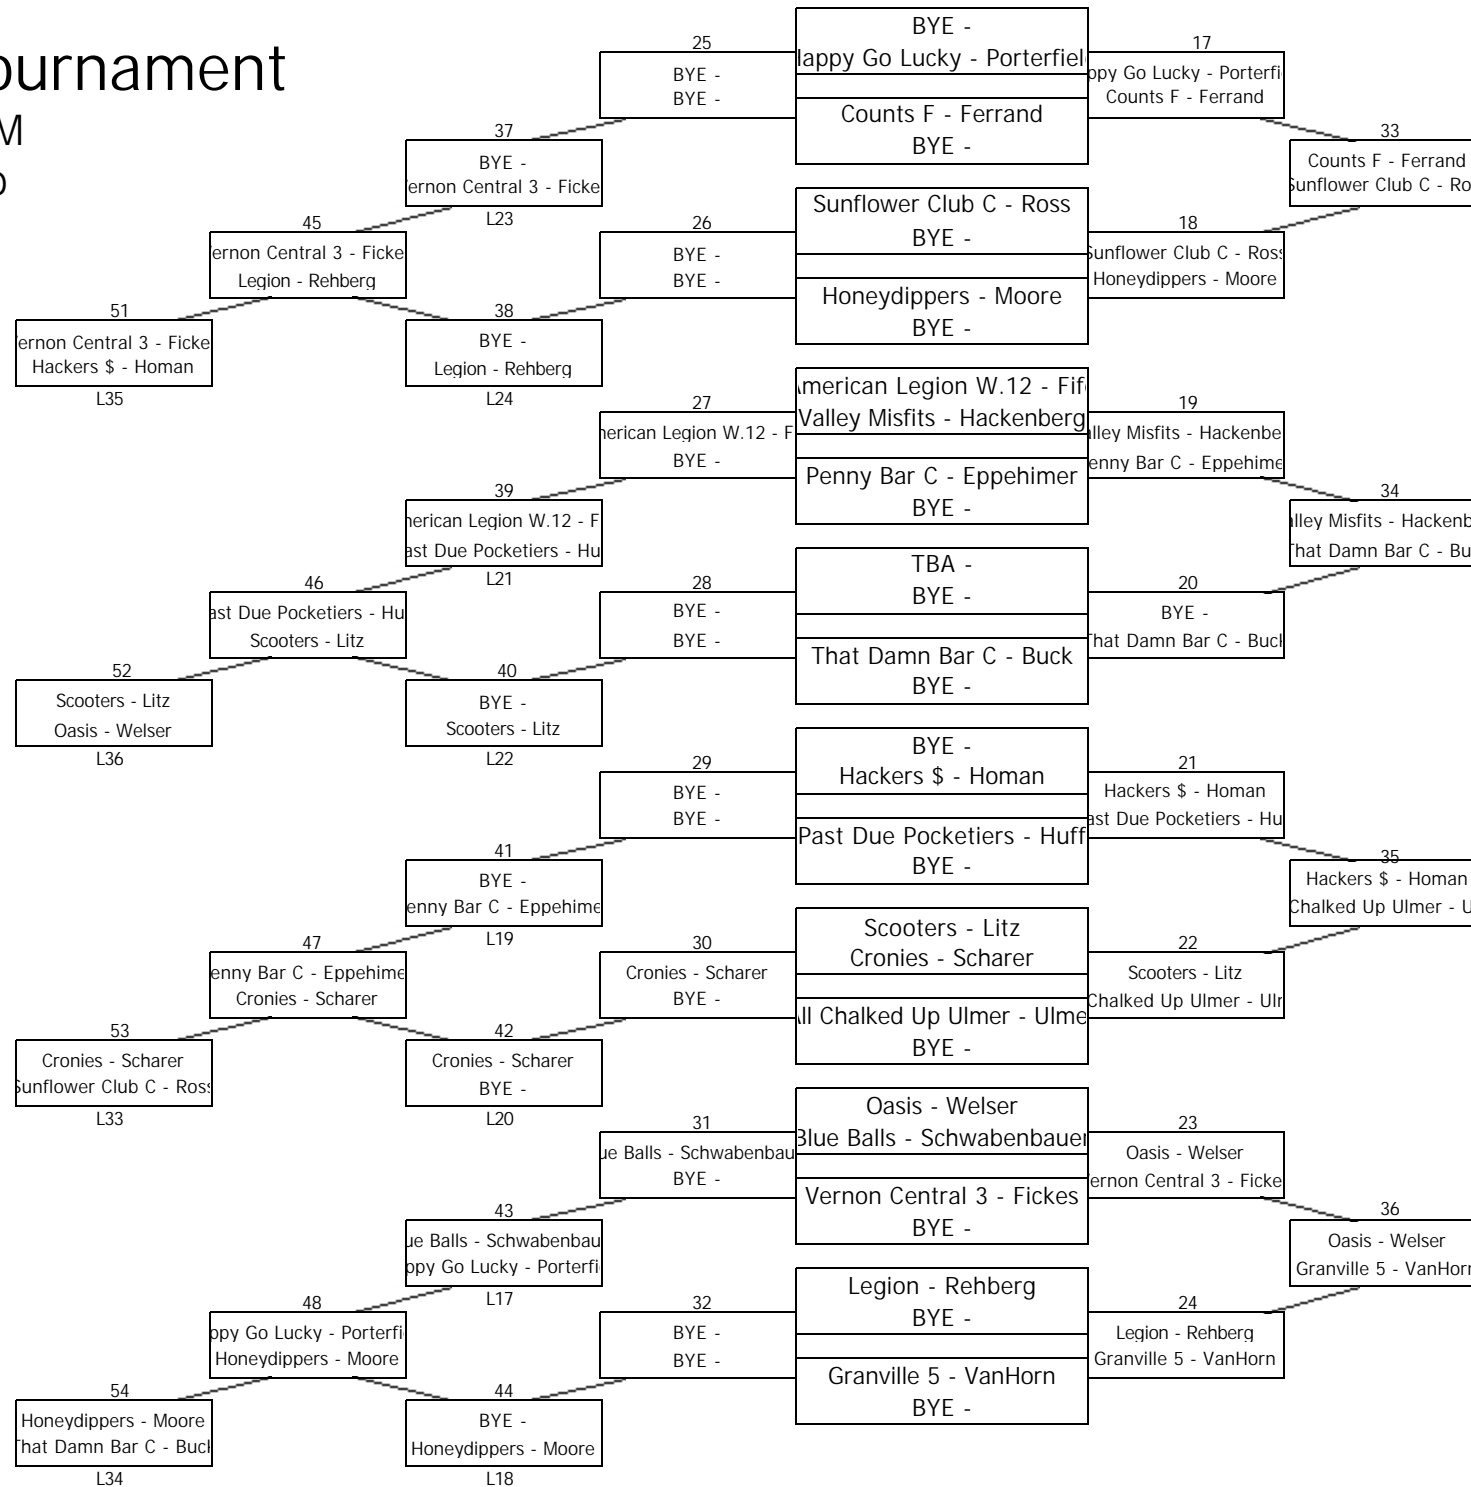

# PA State Pool Tournament

March 10, 2019 - 8:57 AM

Division: C Bracket: b

128 Team Feeder Chart

Winner advances to Master  
Chart Match #26T

Winner advances to Master  
Chart Match #28T

Winner advances to Master  
Chart Match #30T

Winner advances to Master  
Chart Match #32T

Winner advances to Master  
Chart Match #18T

Winner advances to Master  
Chart Match #20T

Winner advances to Master  
Chart Match #22T

Winner advances to Master  
Chart Match #24T