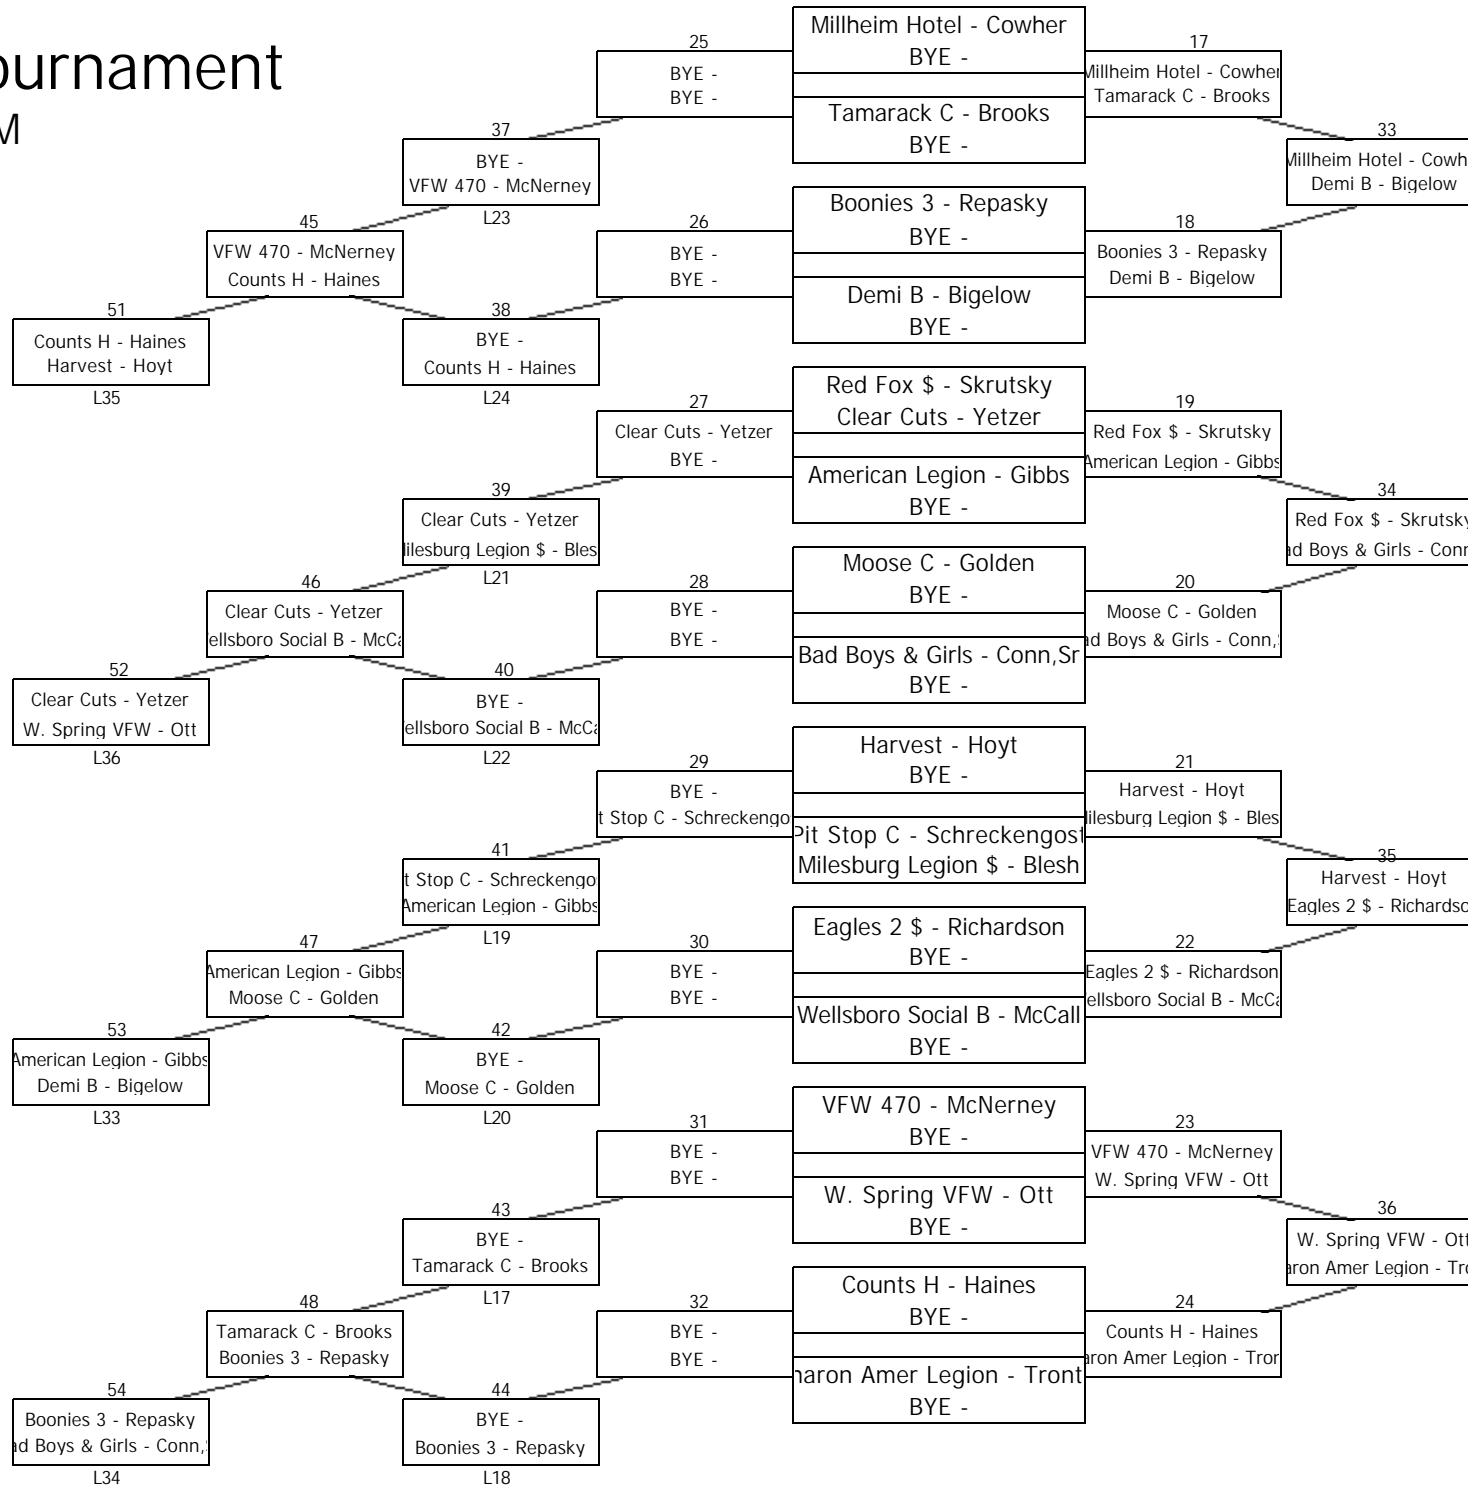

PA State Pool Tournament

March 10, 2019 - 8:57 AM

Division: C Bracket: c

128 Team Feeder Chart

Winner advances to Master
Chart Match #25B

Winner advances to Master
Chart Match #27B

Winner advances to Master
Chart Match #29B

Winner advances to Master
Chart Match #31B

Winner advances to Master
Chart Match #17B

Winner advances to Master
Chart Match #19B

Winner advances to Master
Chart Match #21B

Winner advances to Master
Chart Match #23B