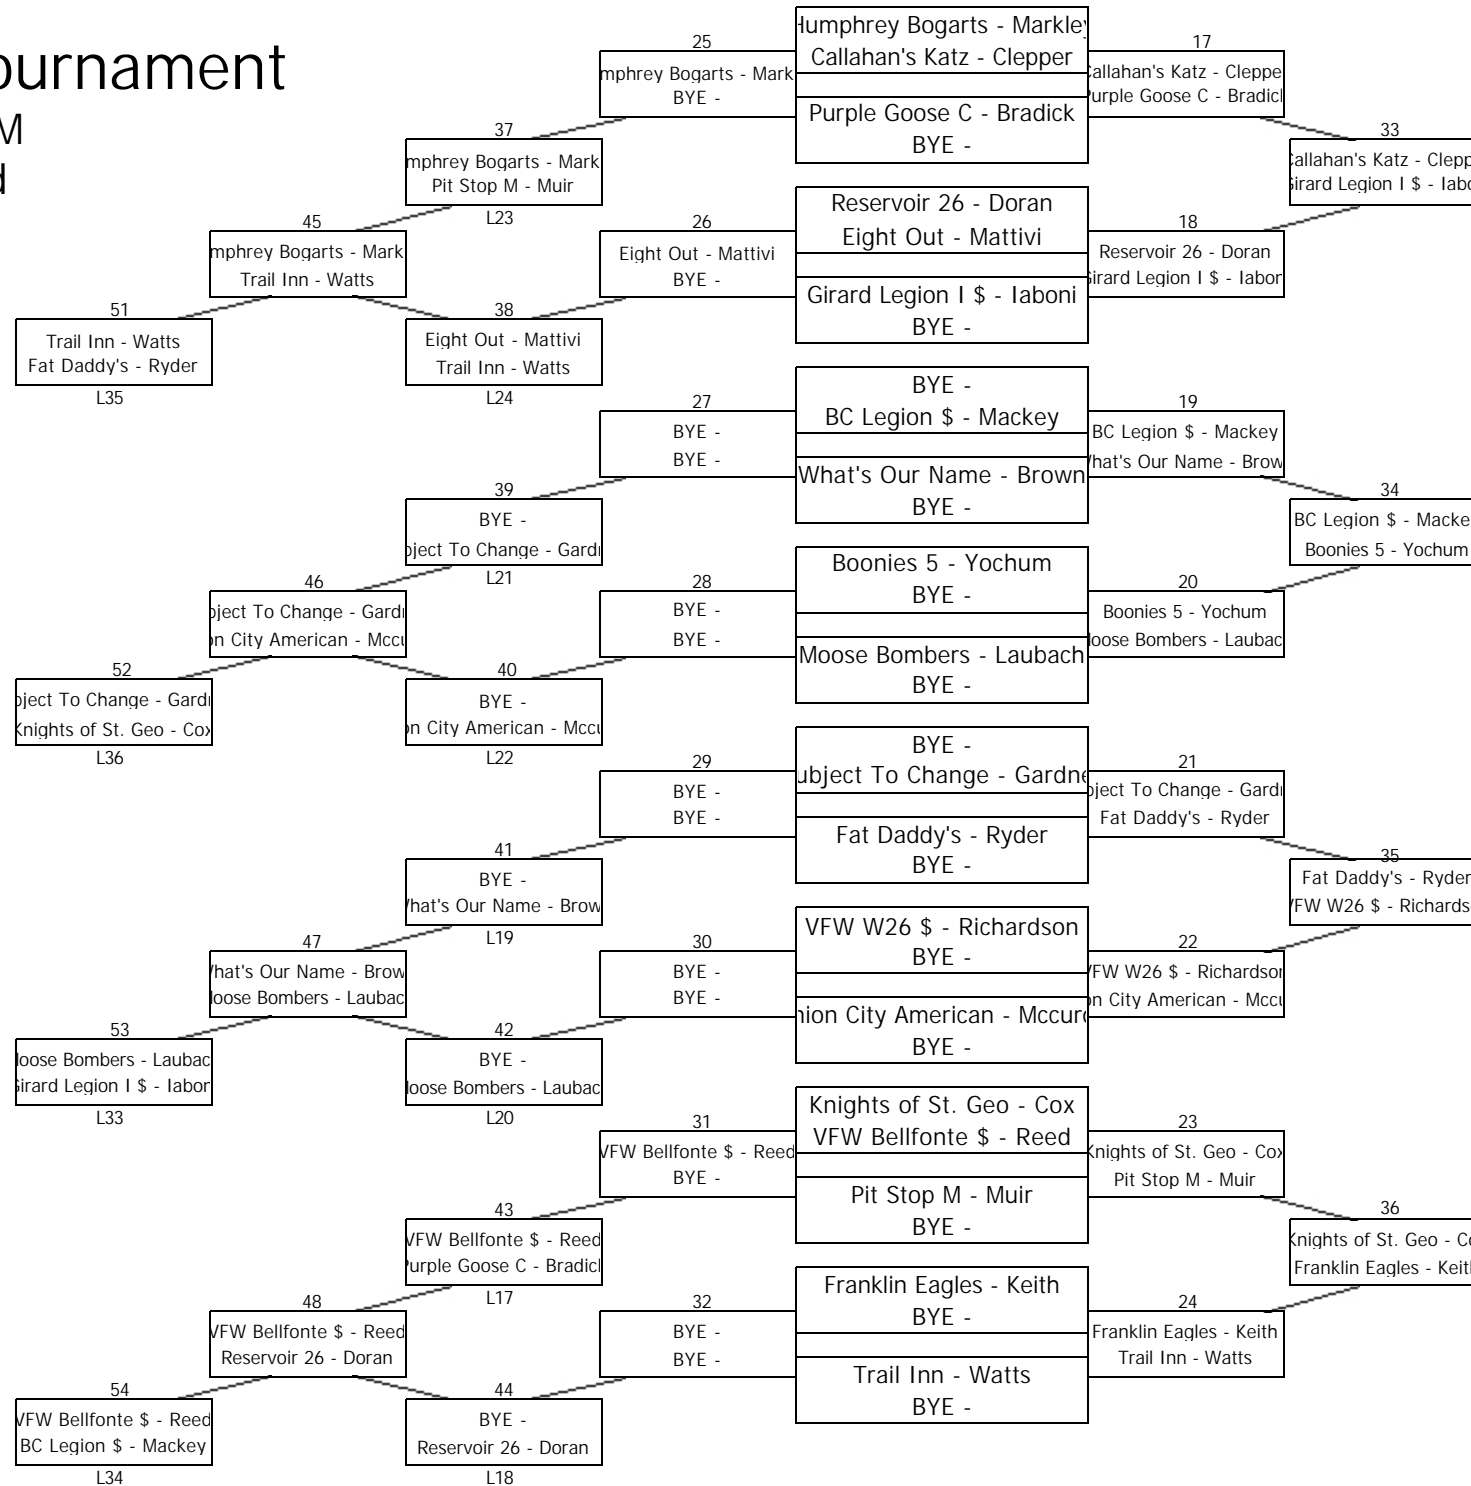

PA State Pool Tournament

March 10, 2019 - 8:57 AM

Division: C Bracket: d

128 Team Feeder Chart

Winner advances to Master
Chart Match #26B

Winner advances to Master
Chart Match #28B

Winner advances to Master
Chart Match #30B

Winner advances to Master
Chart Match #32B

Winner advances to Master
Chart Match #18B

Winner advances to Master
Chart Match #20B

Winner advances to Master
Chart Match #22B

Winner advances to Master
Chart Match #24B