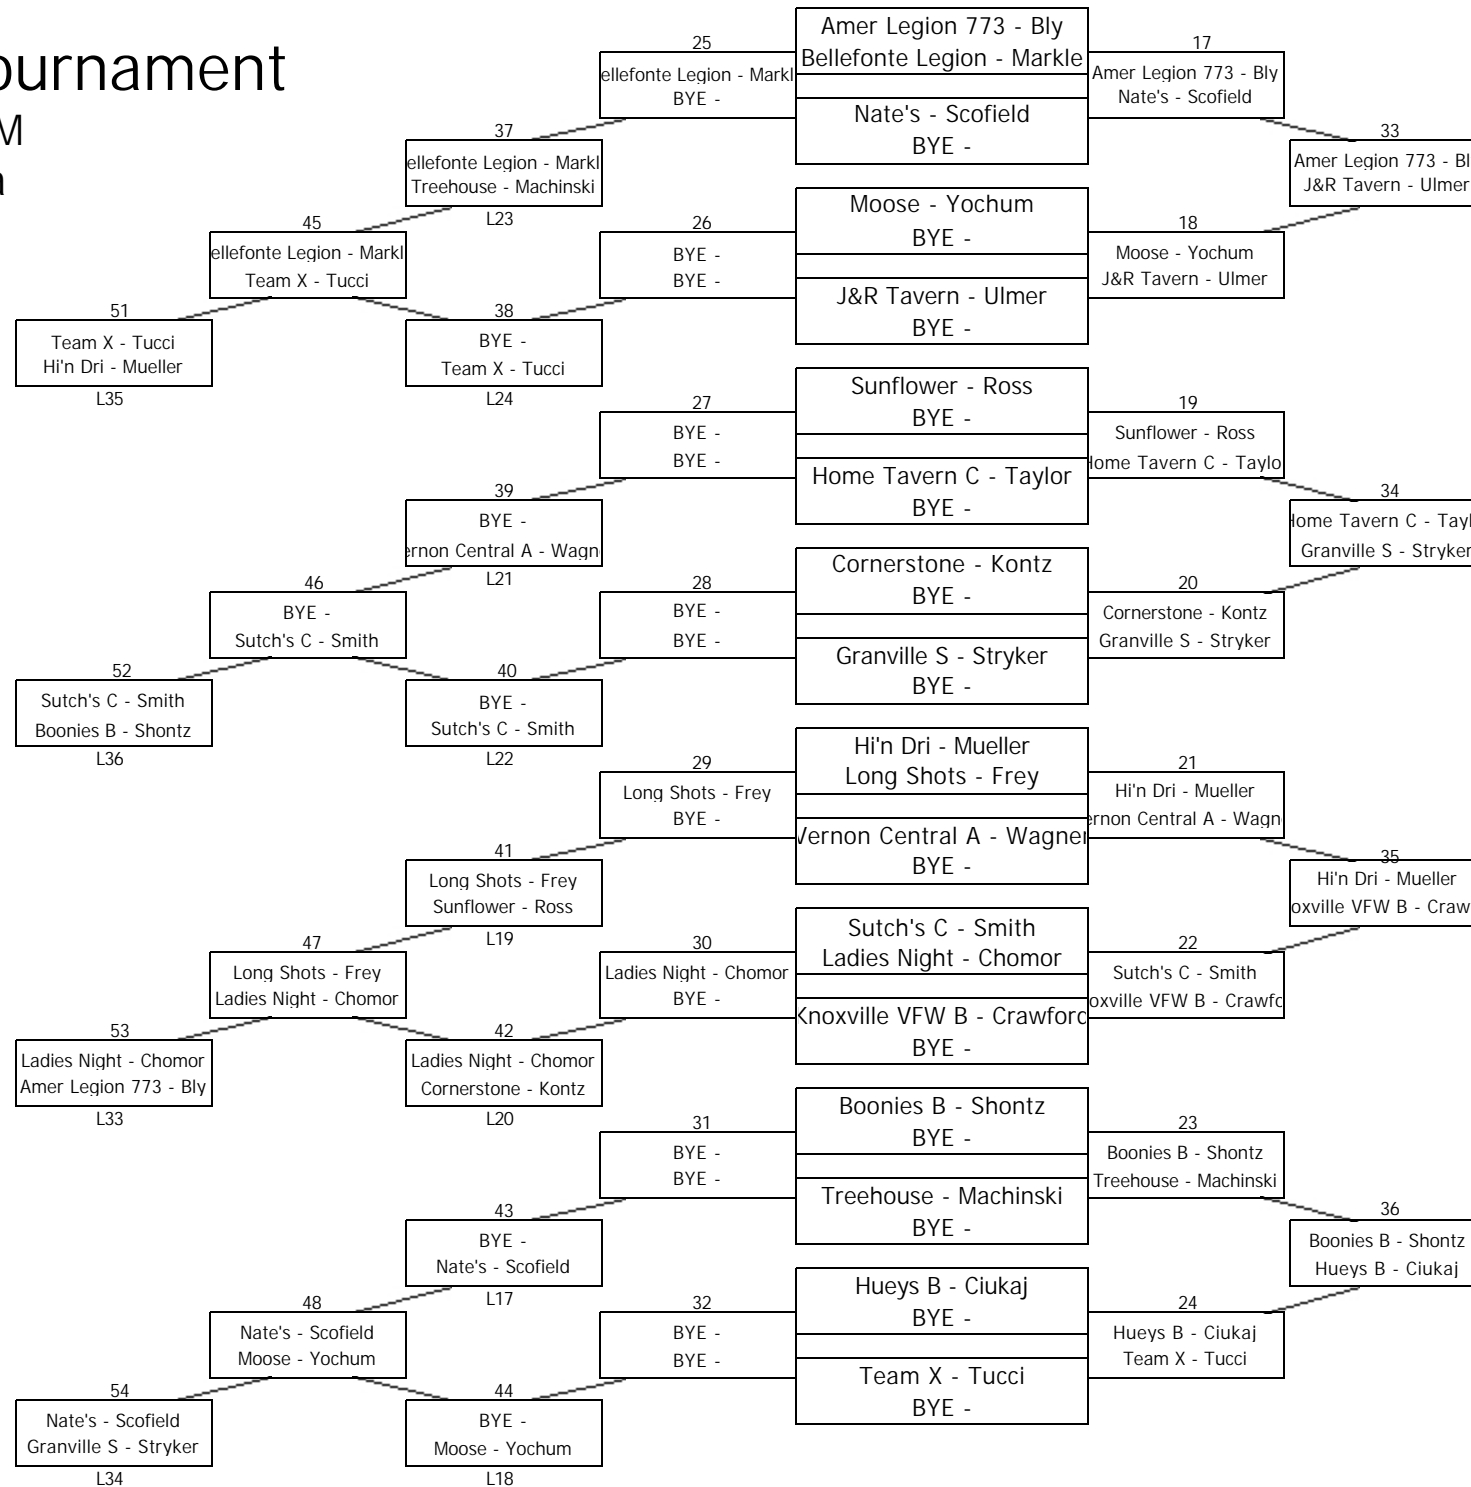

PA State Pool Tournament

March 15, 2020 - 9:24 AM

Division: C Bracket: a
128 Team Feeder Chart

Winner advances to Master
Chart Match #25T

Winner advances to Master
Chart Match #27T

Winner advances to Master
Chart Match #29T

Winner advances to Master
Chart Match #31T

Winner advances to Master
Chart Match #17T

Winner advances to Master
Chart Match #19T

Winner advances to Master
Chart Match #21T

Winner advances to Master
Chart Match #23T