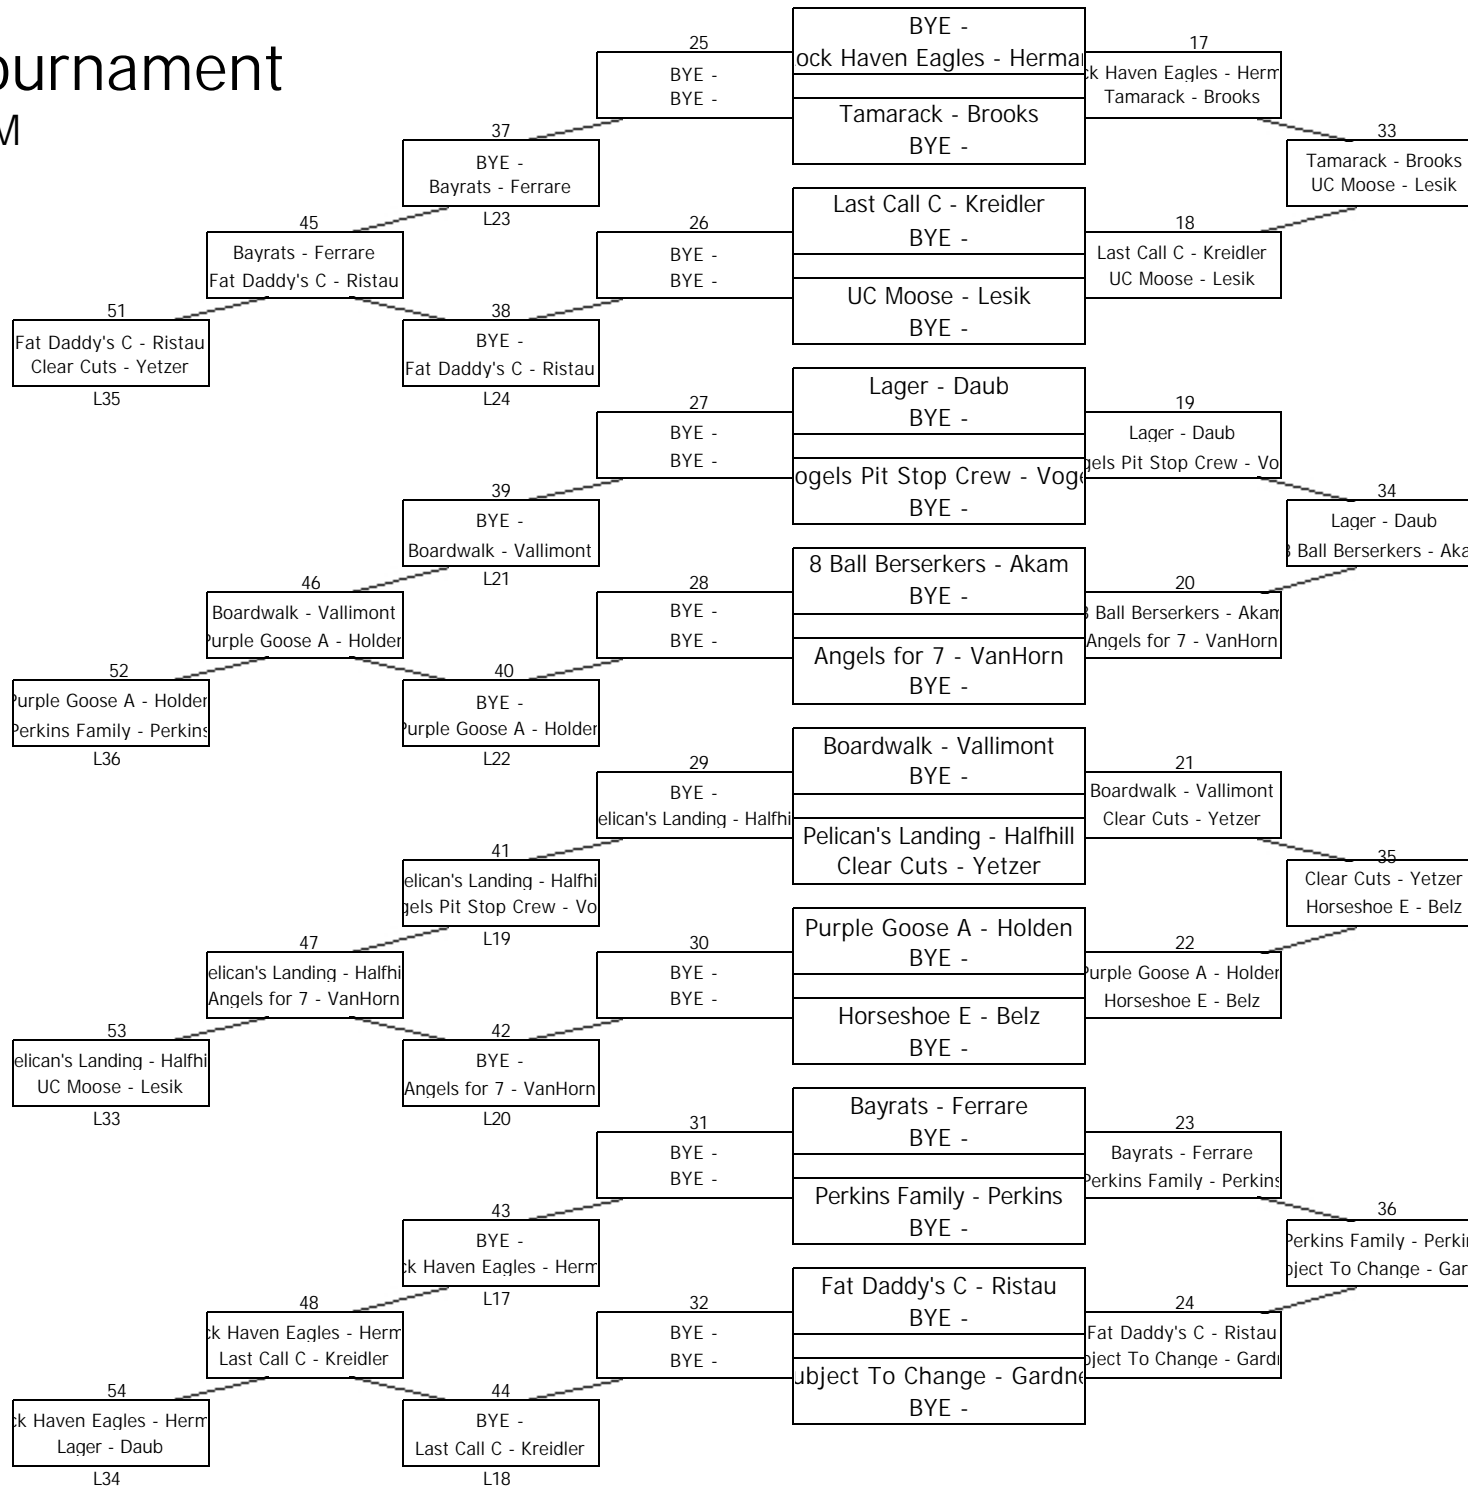

PA State Pool Tournament

March 15, 2020 - 9:24 AM

Division: C Bracket: c

128 Team Feeder Chart

Winner advances to Master
Chart Match #25B

Winner advances to Master
Chart Match #27B

Winner advances to Master
Chart Match #29B

Winner advances to Master
Chart Match #31B

Winner advances to Master
Chart Match #17B

Winner advances to Master
Chart Match #19B

Winner advances to Master
Chart Match #21B

Winner advances to Master
Chart Match #23B