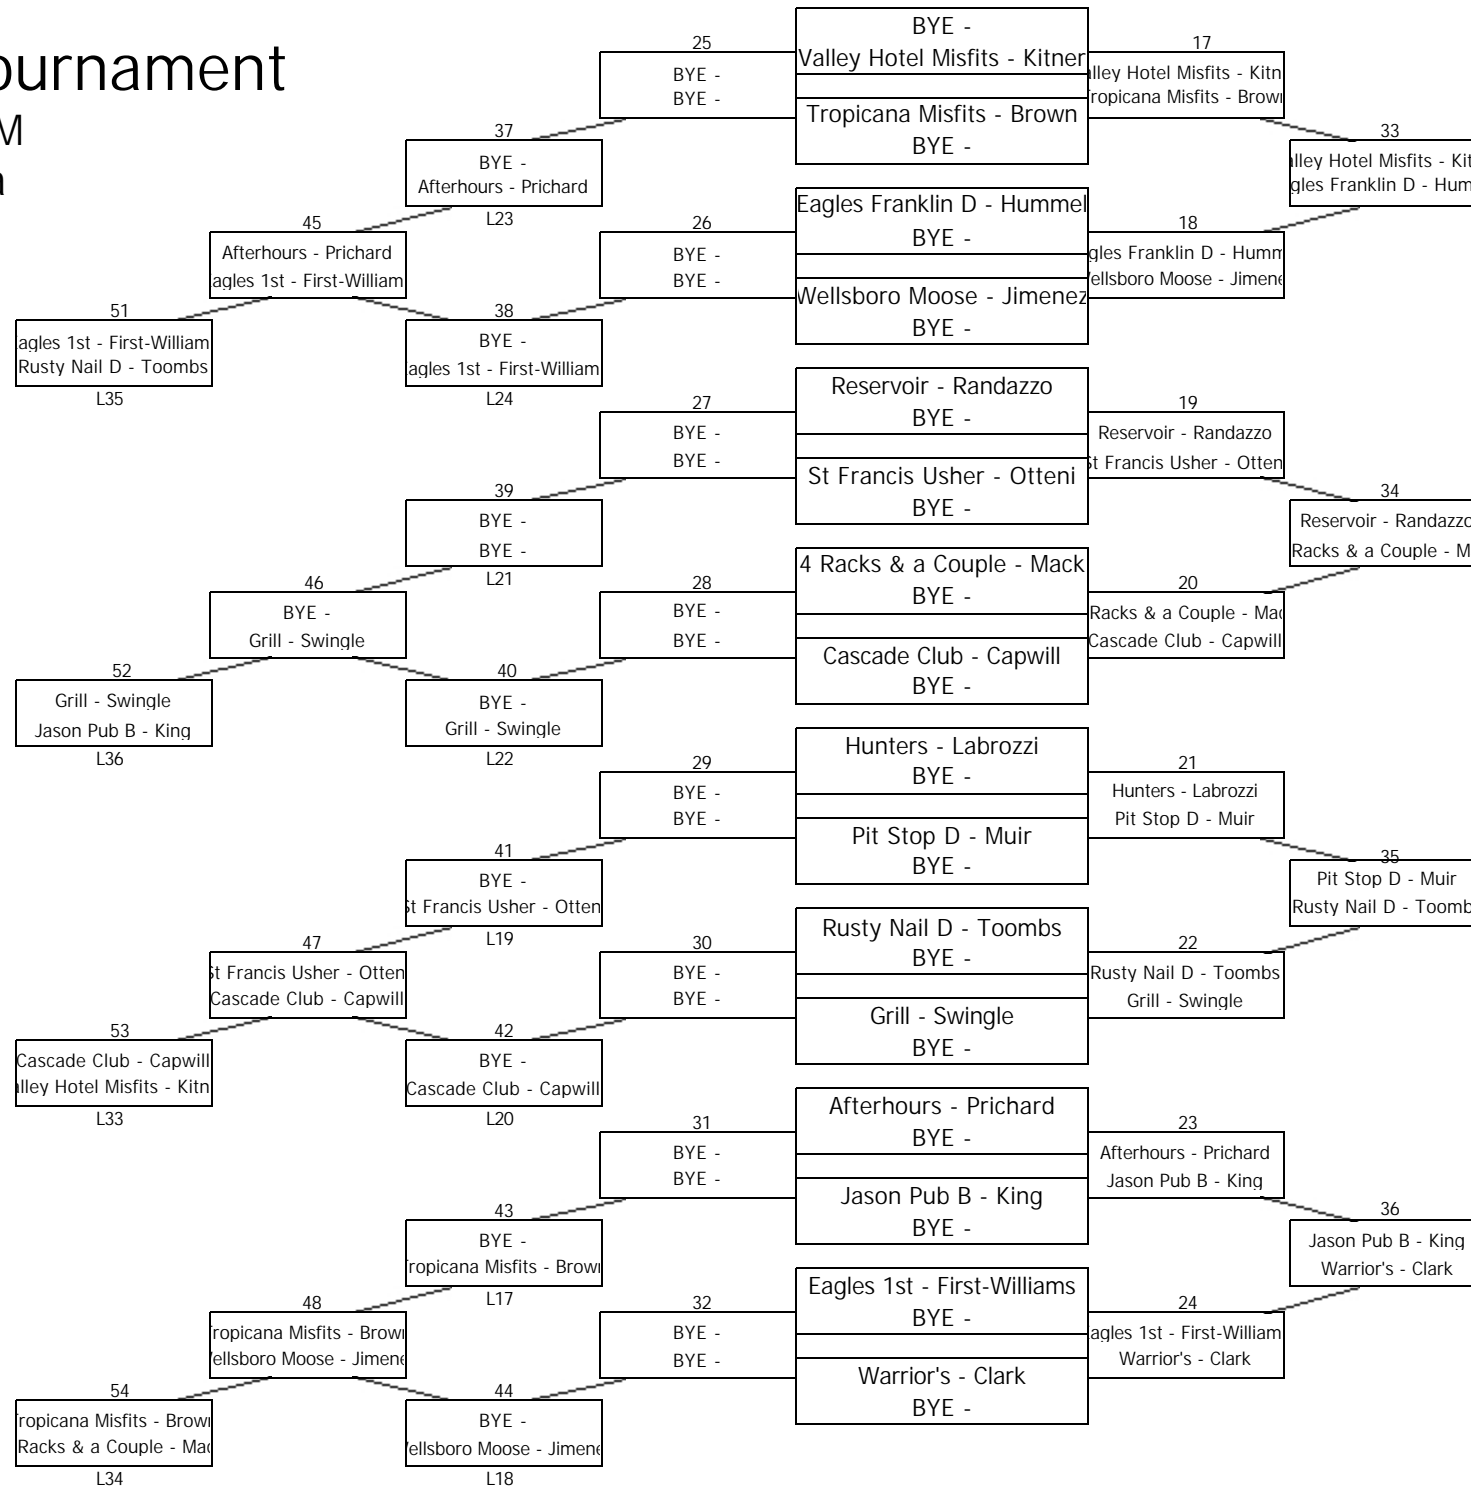

# PA State Pool Tournament

March 15, 2020 - 9:25 AM

Division: D Bracket: a

128 Team Feeder Chart

Winner advances to Master  
Chart Match #25T

Winner advances to Master  
Chart Match #27T

Winner advances to Master  
Chart Match #29T

Winner advances to Master  
Chart Match #31T

Winner advances to Master  
Chart Match #17T

Winner advances to Master  
Chart Match #19T

Winner advances to Master  
Chart Match #21T

Winner advances to Master  
Chart Match #23T