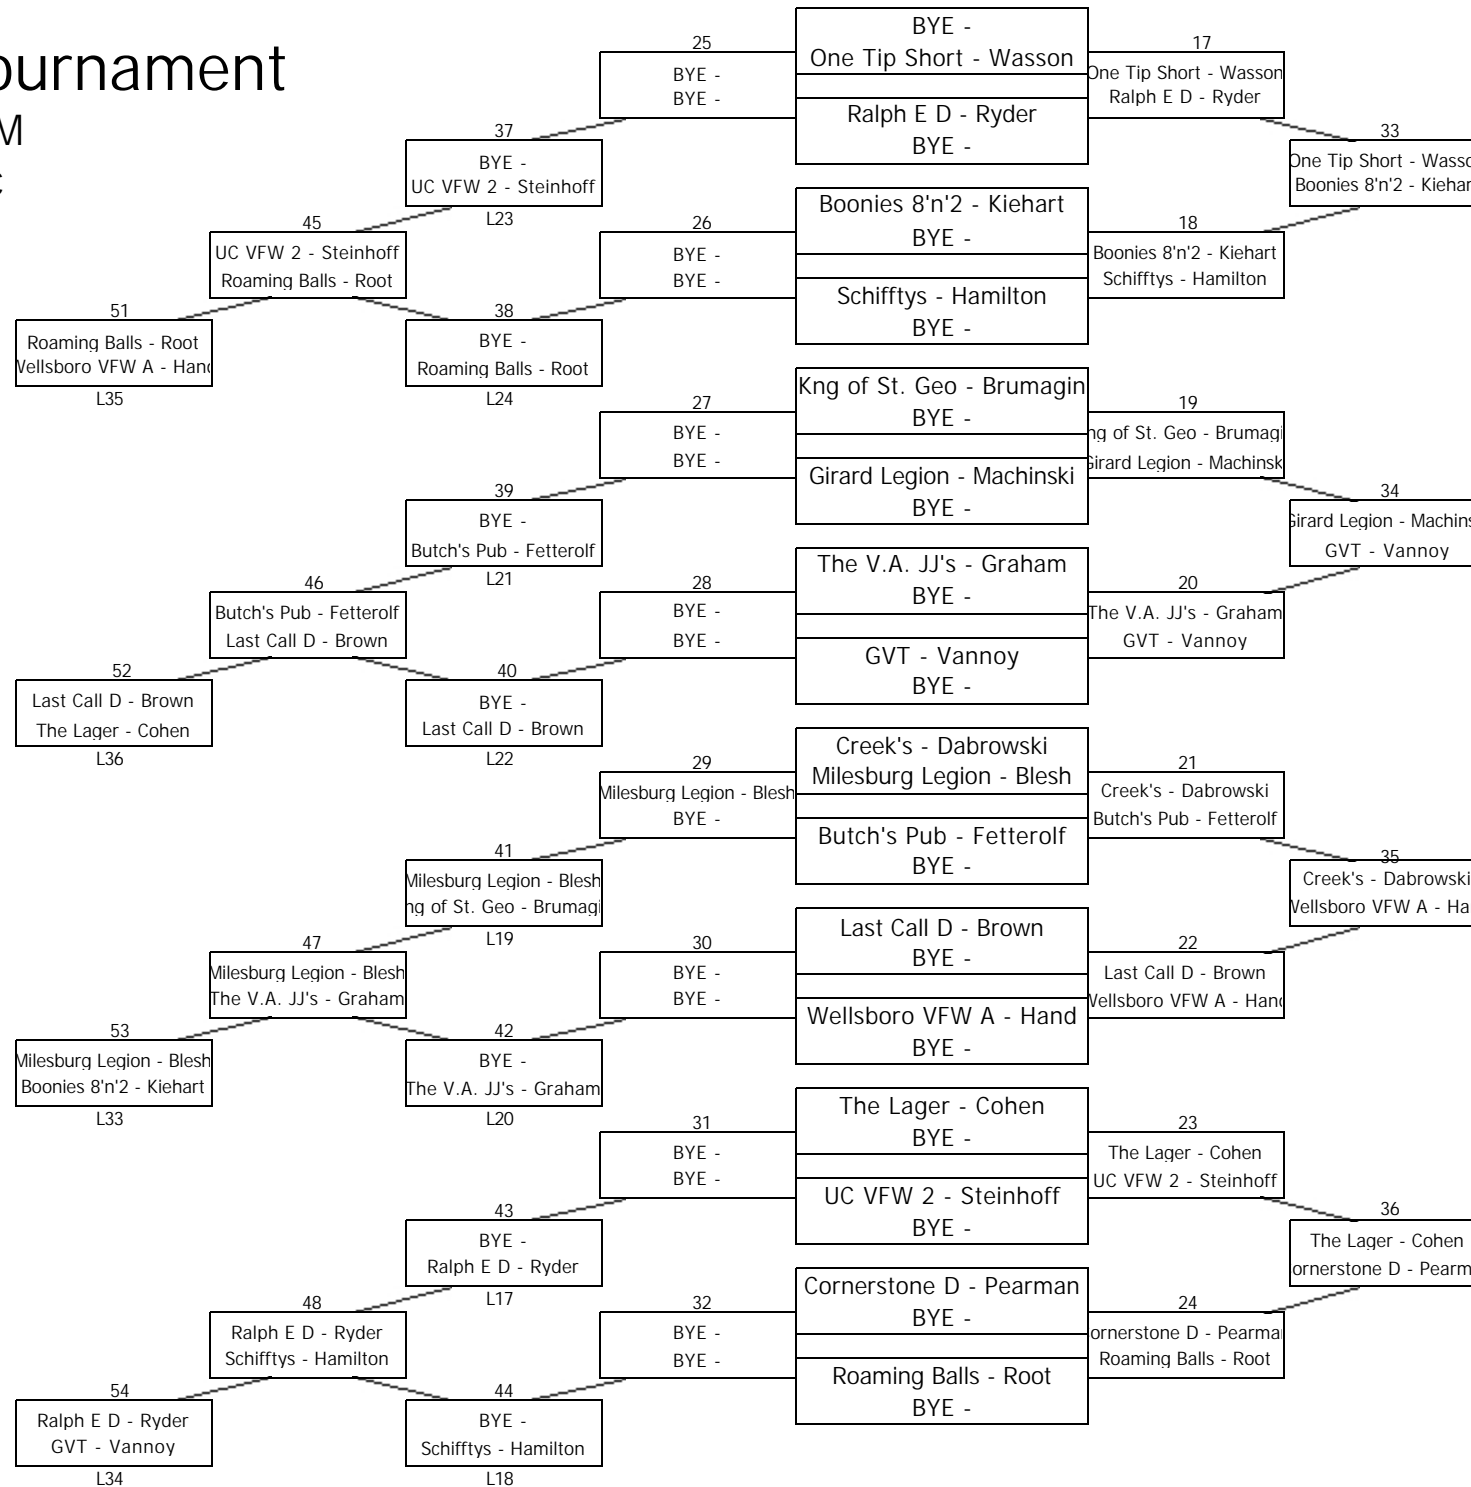

PA State Pool Tournament

March 15, 2020 - 9:25 AM

Division: D Bracket: c

128 Team Feeder Chart

Winner advances to Master
Chart Match #25B

Winner advances to Master
Chart Match #27B

Winner advances to Master
Chart Match #29B

Winner advances to Master
Chart Match #31B

Winner advances to Master
Chart Match #17B

Winner advances to Master
Chart Match #19B

Winner advances to Master
Chart Match #21B

Winner advances to Master
Chart Match #23B