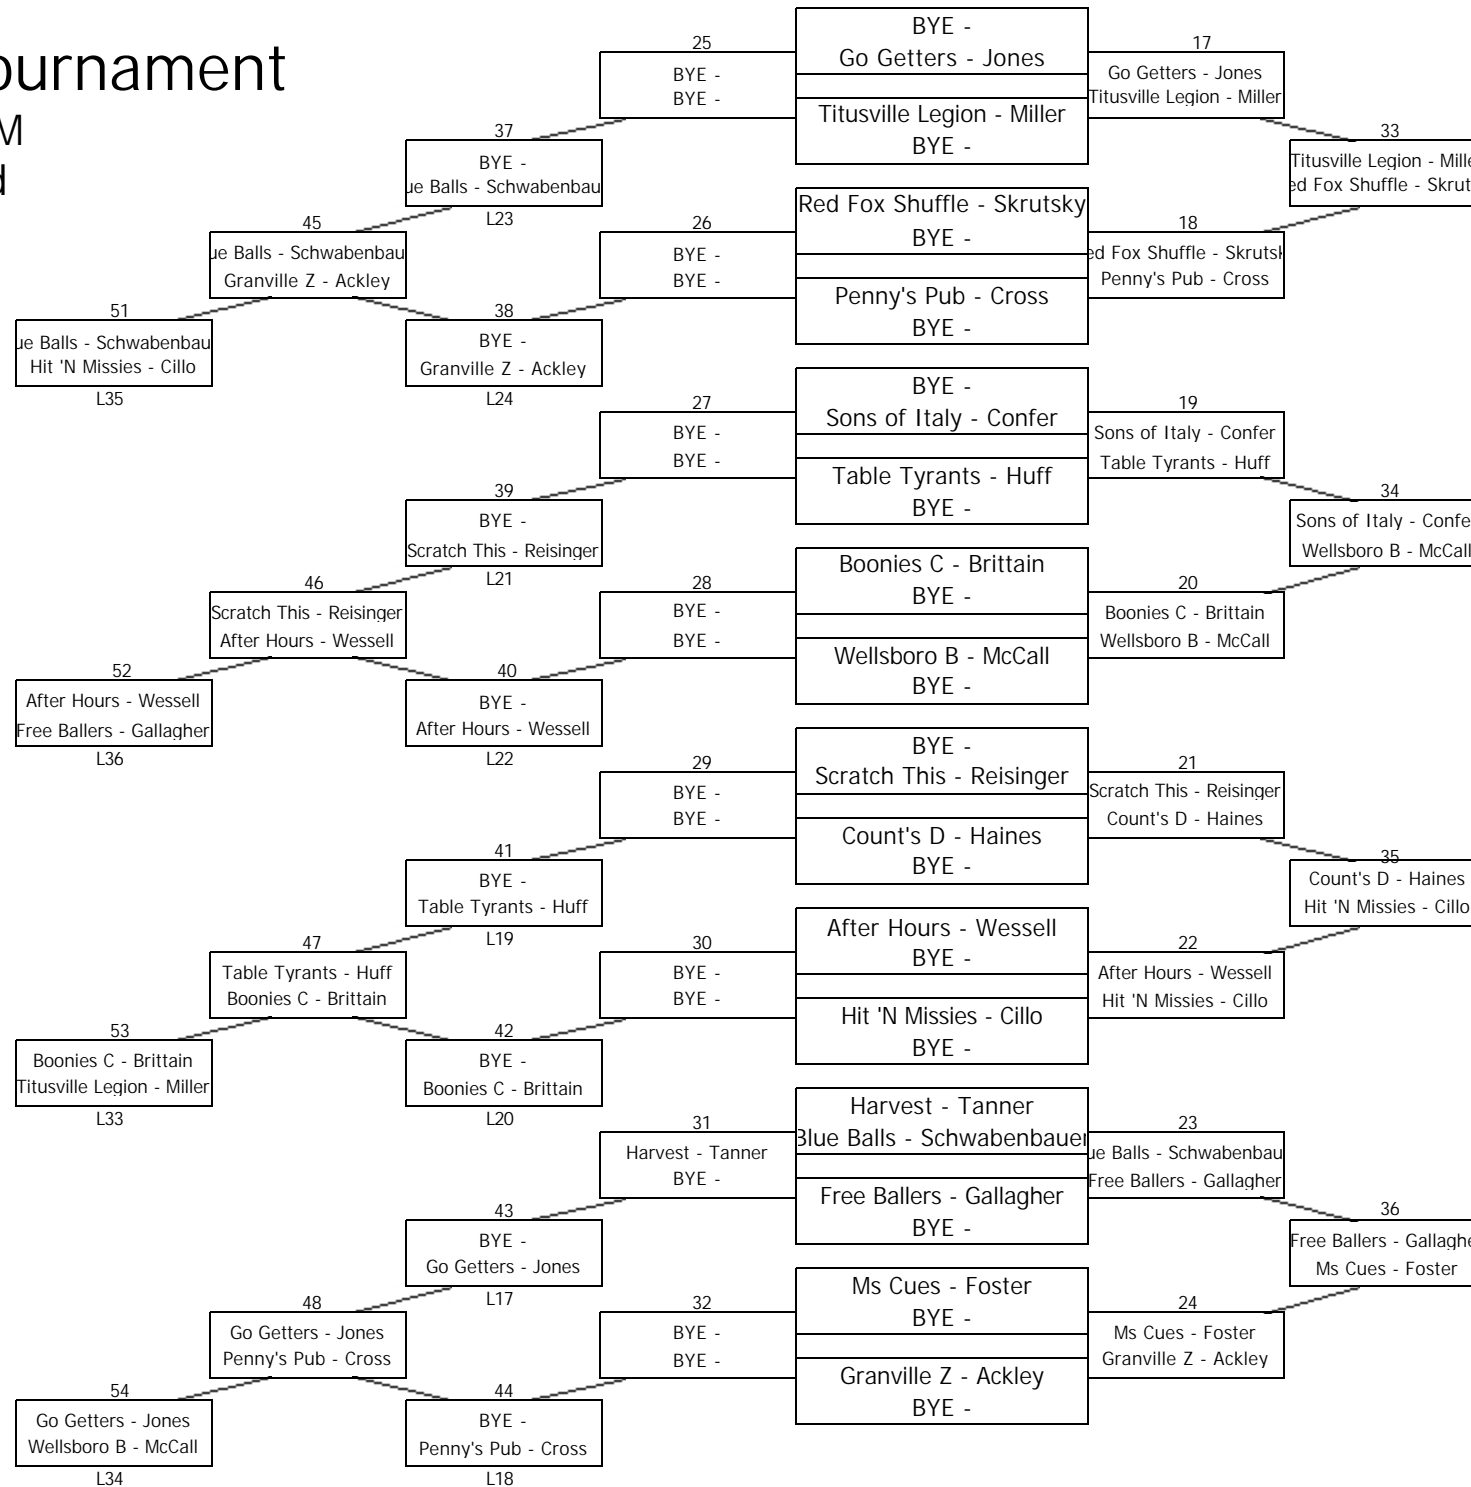

# PA State Pool Tournament

March 15, 2020 - 9:25 AM

Division: D Bracket: d

128 Team Feeder Chart

Winner advances to Master  
Chart Match #26B

Winner advances to Master  
Chart Match #28B

Winner advances to Master  
Chart Match #30B

Winner advances to Master  
Chart Match #32B

Winner advances to Master  
Chart Match #18B

Winner advances to Master  
Chart Match #20B

Winner advances to Master  
Chart Match #22B

Winner advances to Master  
Chart Match #24B