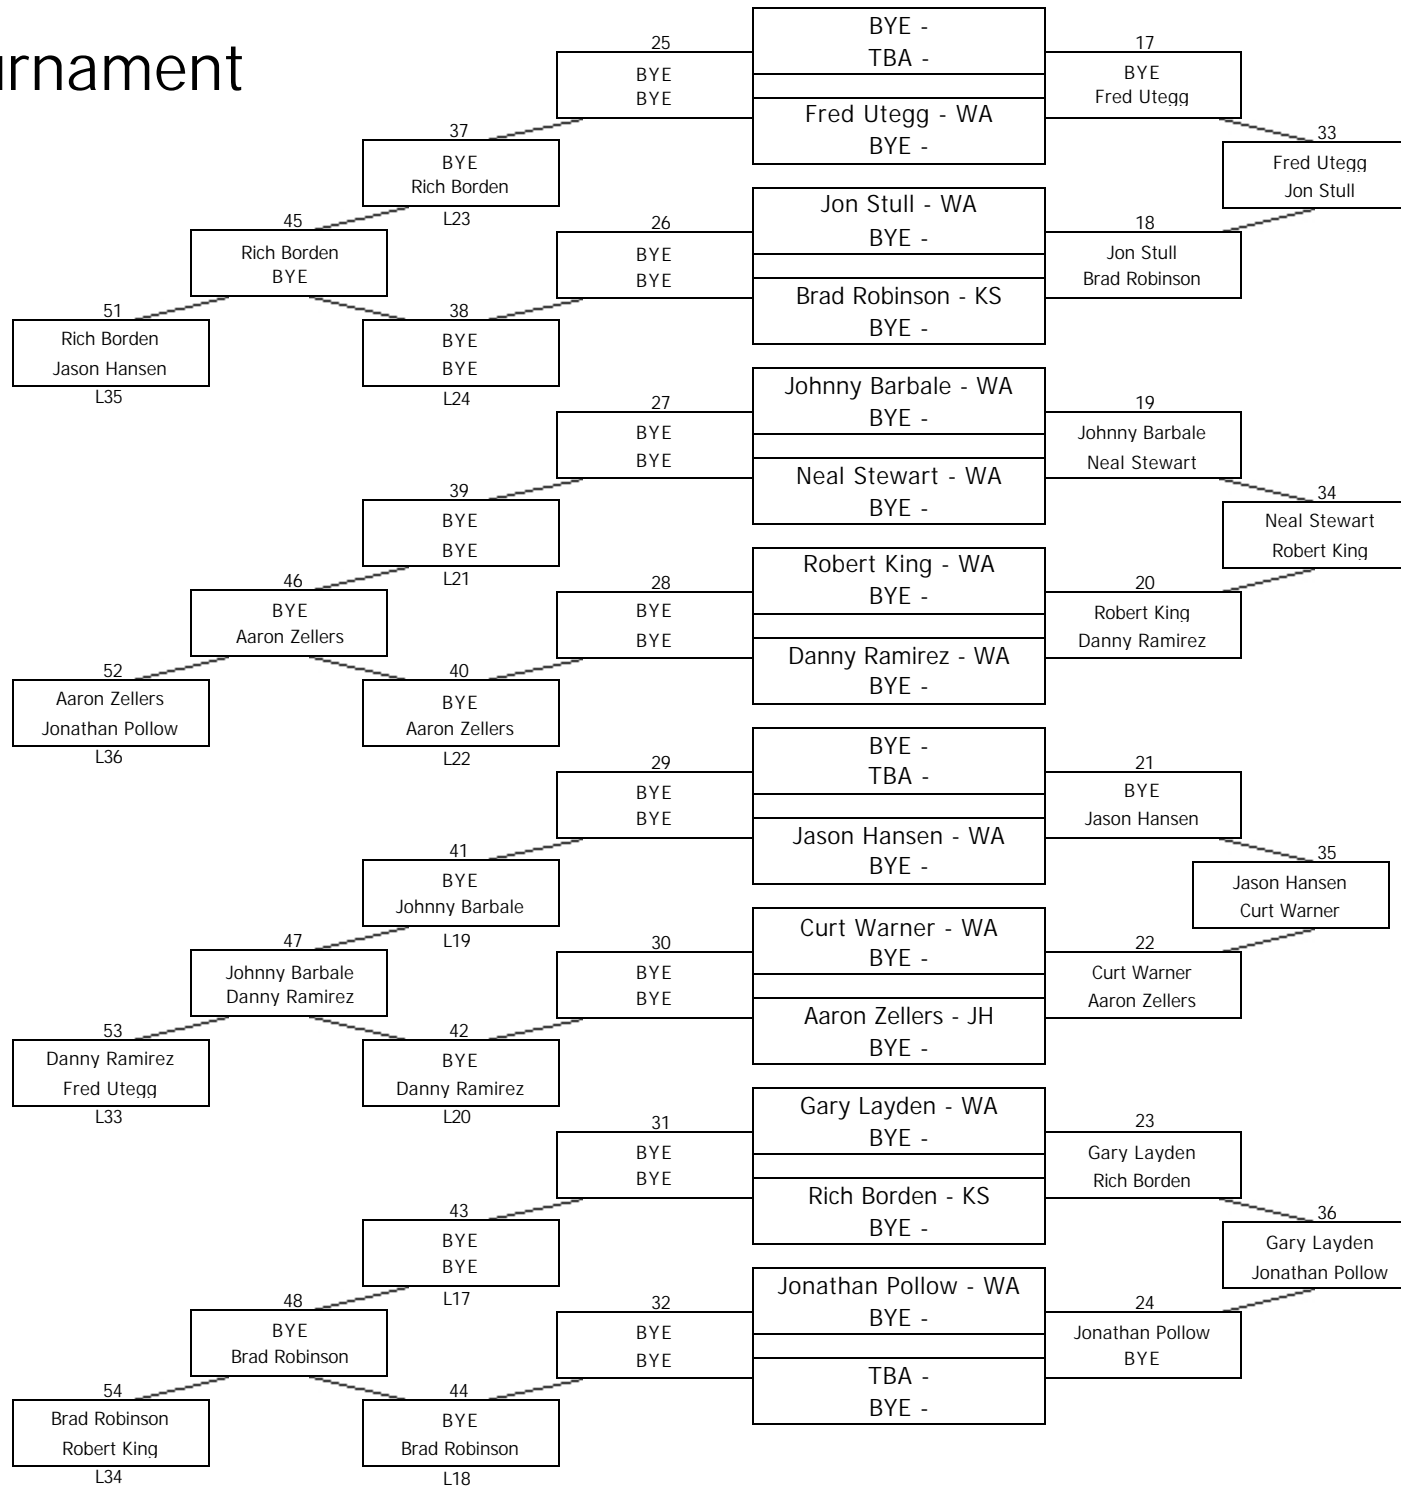

PA State Pool Tournament

March 11, 2022 - 6:25 PM

Division: PA Bracket: B

128 Players - Feeder Chart

Winner advances to Master Chart Match
#26T

Winner advances to Master Chart Match
#28T

Winner advances to Master Chart Match
#30T

Winner advances to Master Chart Match
#32T

Winner advances to Master Chart Match
#18T

Winner advances to Master Chart Match
#20T

Winner advances to Master Chart Match
#22T

Winner advances to Master Chart Match
#24T