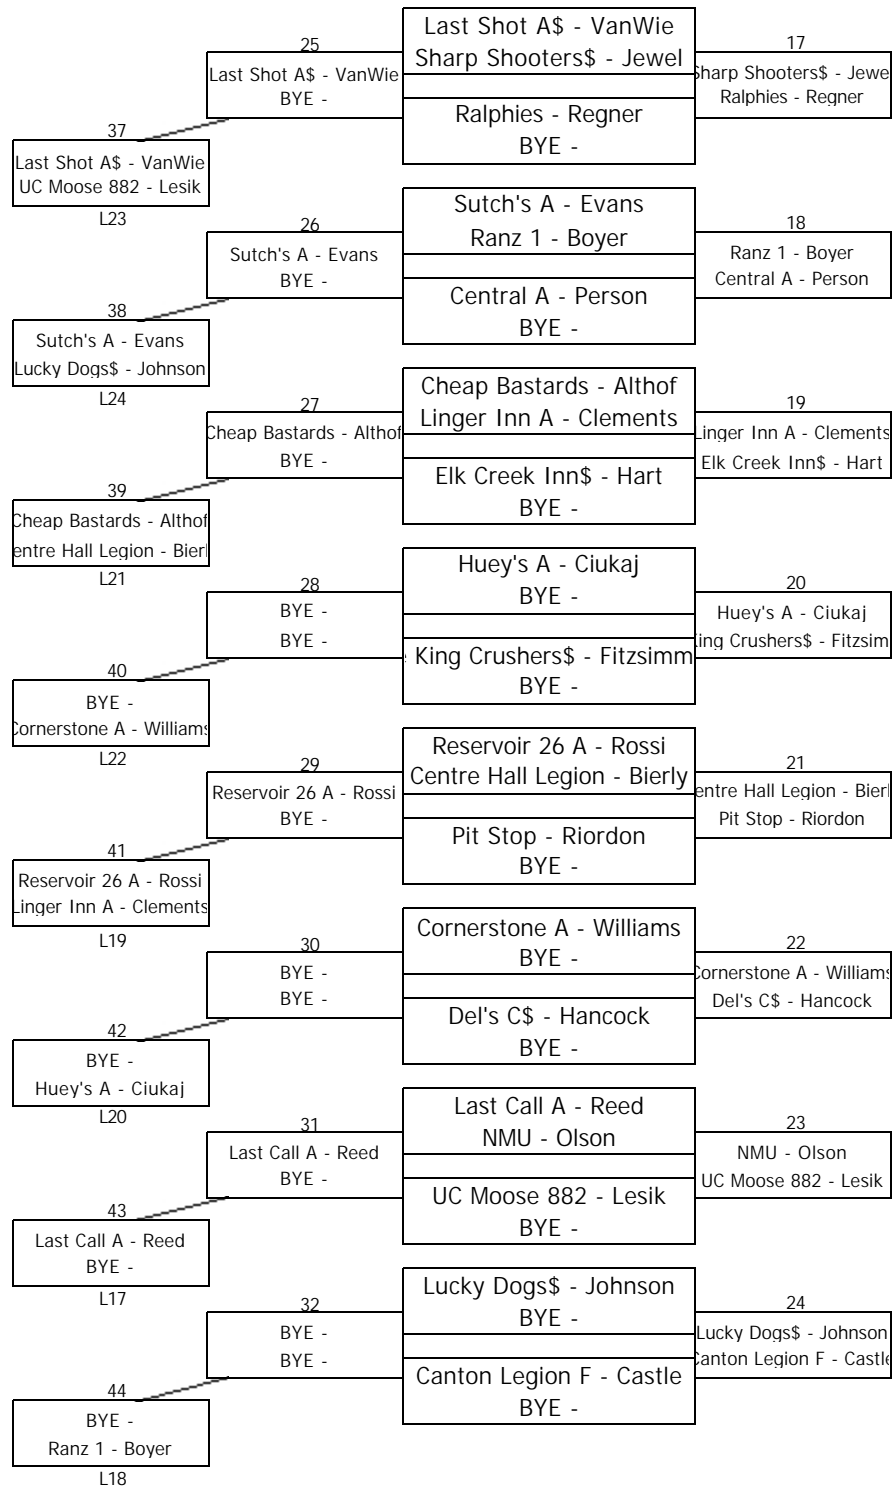

PA State Pool Tournament

March 12, 2022 - 9:10 PM

Division: A Bracket: a

64 Team Feeder Chart

Winner advances to Master
Chart Match #29T

Winner advances to Master
Chart Match #30T

Winner advances to Master
Chart Match #31T

Winner advances to Master
Chart Match #32T

Winner advances to Master
Chart Match #25T

Winner advances to Master
Chart Match #26T

Winner advances to Master
Chart Match #27T

Winner advances to Master
Chart Match #28T

Winner advances to Master
Chart Match #17T

Winner advances to Master
Chart Match #18T

Winner advances to Master
Chart Match #19T

Winner advances to Master
Chart Match #20T

Winner advances to Master
Chart Match #21T

Winner advances to Master
Chart Match #22T

Winner advances to Master
Chart Match #23T

Winner advances to Master
Chart Match #24T