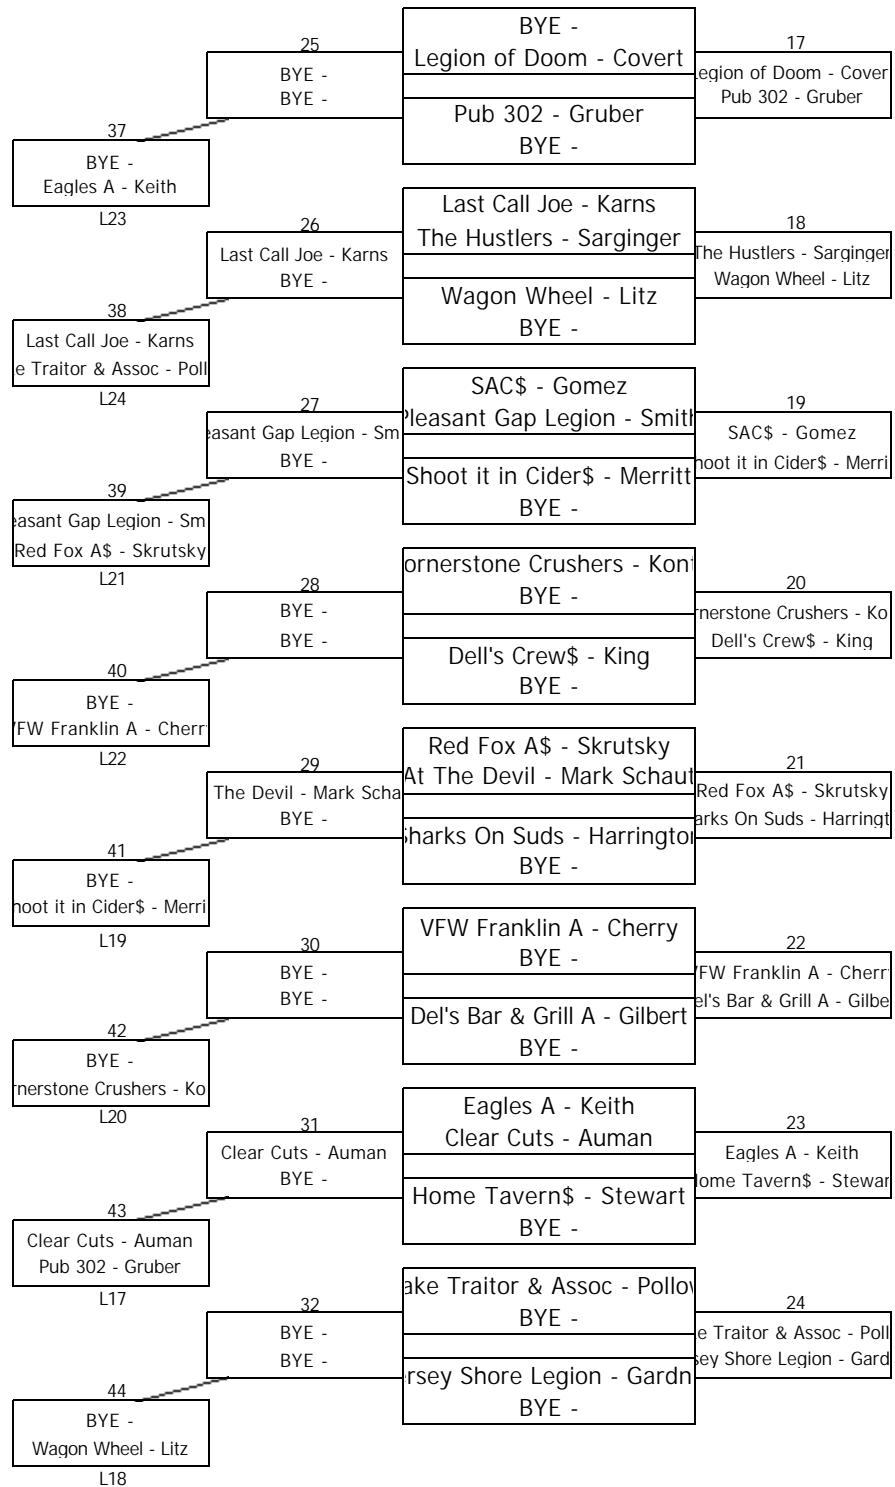

# PA State Pool Tournament

March 12, 2022 - 6:56 PM

Division: A Bracket: b

64 Team Feeder Chart

Winner advances to Master  
Chart Match #29B

Winner advances to Master  
Chart Match #30B

Winner advances to Master  
Chart Match #31B

Winner advances to Master  
Chart Match #32B

Winner advances to Master  
Chart Match #25B

Winner advances to Master  
Chart Match #26B

Winner advances to Master  
Chart Match #27B

Winner advances to Master  
Chart Match #28B

Winner advances to Master  
Chart Match #17B

Winner advances to Master  
Chart Match #18B

Winner advances to Master  
Chart Match #19B

Winner advances to Master  
Chart Match #20B

Winner advances to Master  
Chart Match #21B

Winner advances to Master  
Chart Match #22B

Winner advances to Master  
Chart Match #23B

Winner advances to Master  
Chart Match #24B