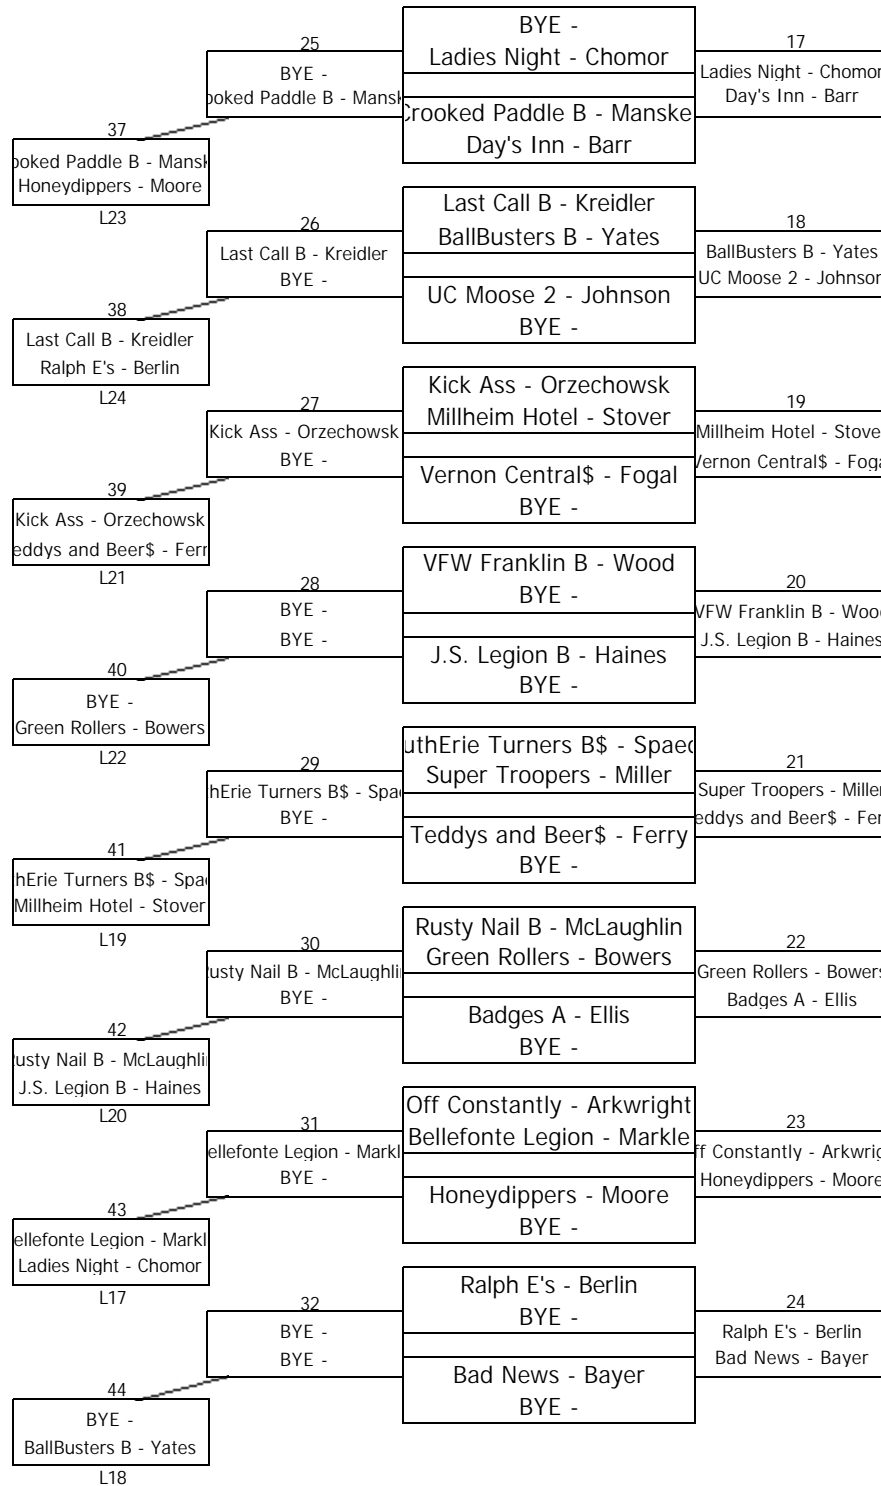

PA State Pool Tournament

March 12, 2022 - 4:01 PM

Division: B Bracket: b

64 Team Feeder Chart

Winner advances to Master
Chart Match #29B

Winner advances to Master
Chart Match #30B

Winner advances to Master
Chart Match #31B

Winner advances to Master
Chart Match #32B

Winner advances to Master
Chart Match #25B

Winner advances to Master
Chart Match #26B

Winner advances to Master
Chart Match #27B

Winner advances to Master
Chart Match #28B

Winner advances to Master
Chart Match #17B

Winner advances to Master
Chart Match #18B

Winner advances to Master
Chart Match #19B

Winner advances to Master
Chart Match #20B

Winner advances to Master
Chart Match #21B

Winner advances to Master
Chart Match #22B

Winner advances to Master
Chart Match #23B

Winner advances to Master
Chart Match #24B