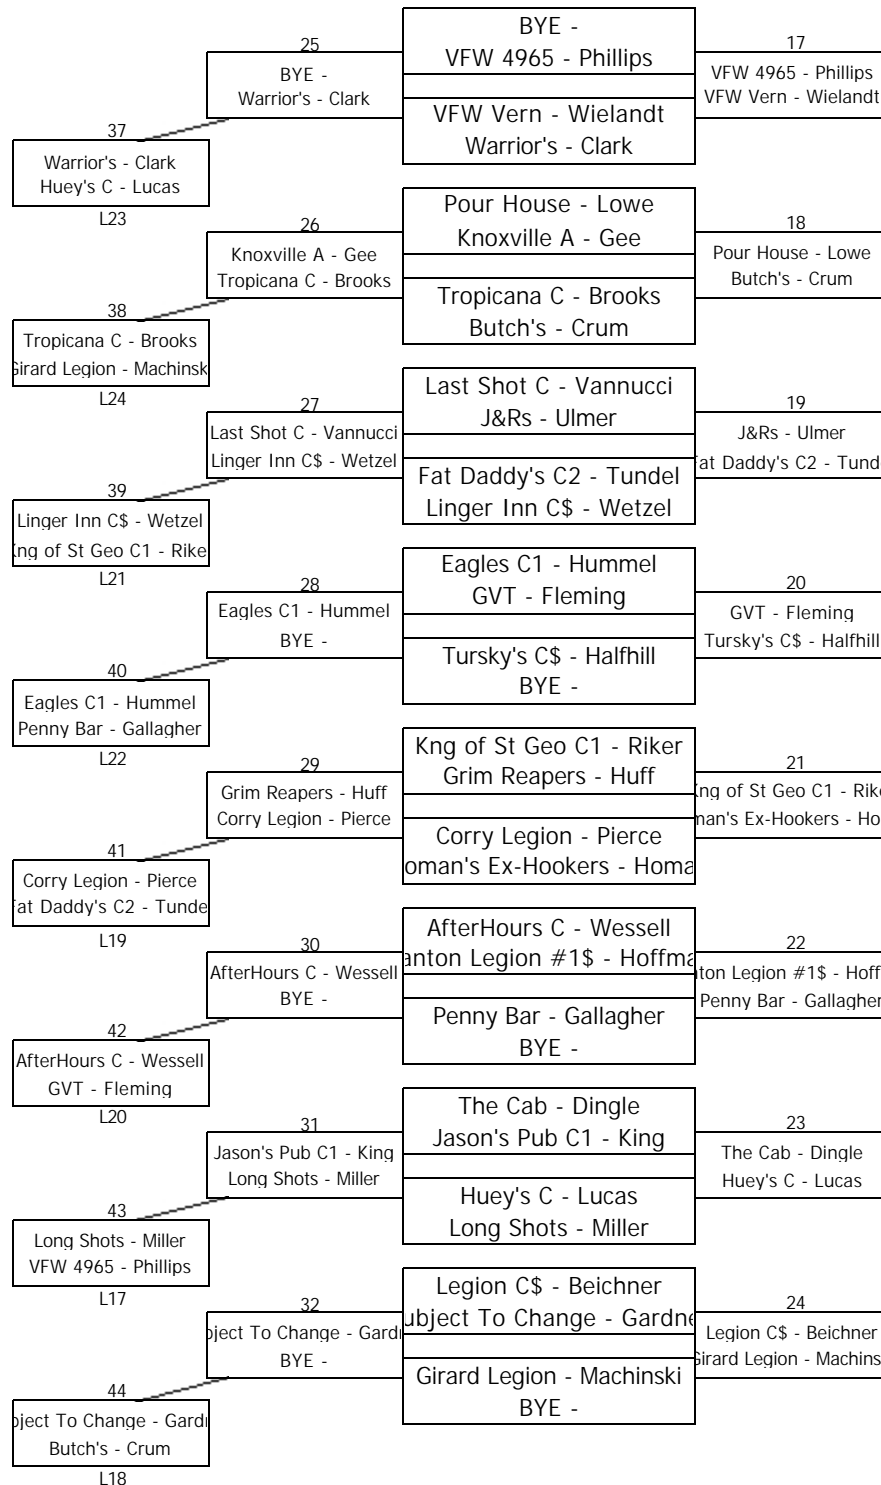

# PA State Pool Tournament

March 12, 2022 - 4:01 PM

Division: C Bracket: b

64 Team Feeder Chart

Winner advances to Master  
Chart Match #29B

Winner advances to Master  
Chart Match #30B

Winner advances to Master  
Chart Match #31B

Winner advances to Master  
Chart Match #32B

Winner advances to Master  
Chart Match #25B

Winner advances to Master  
Chart Match #26B

Winner advances to Master  
Chart Match #27B

Winner advances to Master  
Chart Match #28B

Winner advances to Master  
Chart Match #17B

Winner advances to Master  
Chart Match #18B

Winner advances to Master  
Chart Match #19B

Winner advances to Master  
Chart Match #20B

Winner advances to Master  
Chart Match #21B

Winner advances to Master  
Chart Match #22B

Winner advances to Master  
Chart Match #23B

Winner advances to Master  
Chart Match #24B