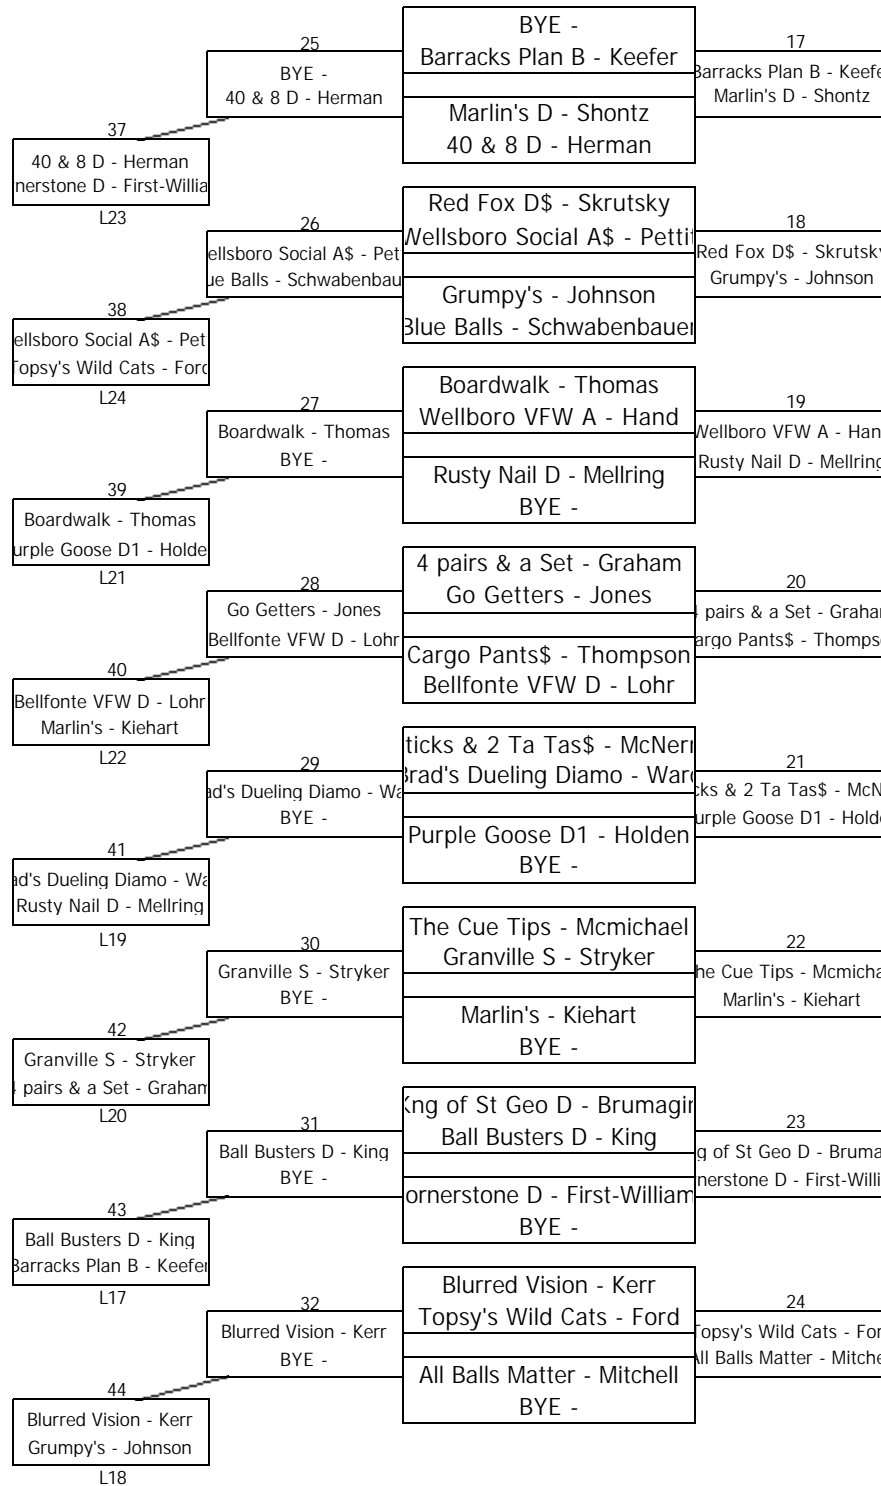

# PA State Pool Tournament

March 12, 2022 - 7:02 PM

Division: D Bracket: b

64 Team Feeder Chart

Winner advances to Master  
Chart Match #29B

Winner advances to Master  
Chart Match #30B

Winner advances to Master  
Chart Match #31B

Winner advances to Master  
Chart Match #32B

Winner advances to Master  
Chart Match #25B

Winner advances to Master  
Chart Match #26B

Winner advances to Master  
Chart Match #27B

Winner advances to Master  
Chart Match #28B

Winner advances to Master  
Chart Match #17B

Winner advances to Master  
Chart Match #18B

Winner advances to Master  
Chart Match #19B

Winner advances to Master  
Chart Match #20B

Winner advances to Master  
Chart Match #21B

Winner advances to Master  
Chart Match #22B

Winner advances to Master  
Chart Match #23B

Winner advances to Master  
Chart Match #24B